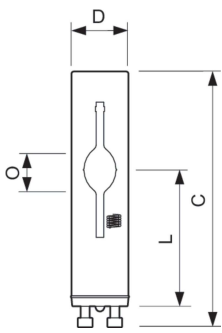

Mechanical and Housing

Bulb Finish	Clear
Bulb Shape	T-4

Approval and Application

Mercury (Hg) Content (Nom)	3.5 mg
Energy Consumption kWh/1000 h	22 kWh

Product Data

Order product name	MC CDM-Tm Elite Mini 20W/830 GU6.5 1CT
--------------------	----------------------------------------

Dimensional drawing

Product	D (max)	D	O	L (min)	L (max)	L	C (max)
MC CDM-Tm Elite Mini 20W/830 GU6.5 1CT	13.3 mm	0.5 inch	3.4 mm	28 mm	32 mm	30 mm	56.7 mm

Photometric data

Light Distribution Diagram - MC CDM-Tm Elite Mini 20W/830 GU6.5 1CT