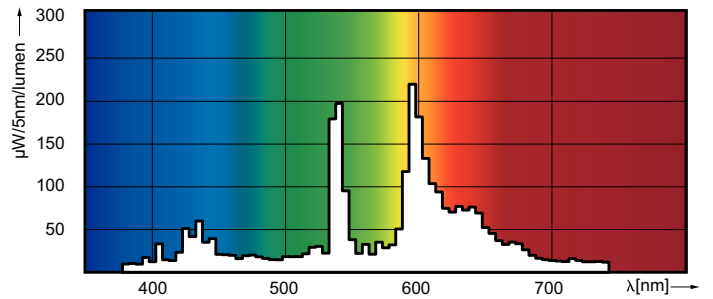

Light Distribution Diagram - MC CDM-Tm Elite Mini 20W/830 GU6.5 1CT

Spectral Power Distribution Colour - MC CDM-Tm Elite Mini 20W/830 GU6.5 1CT