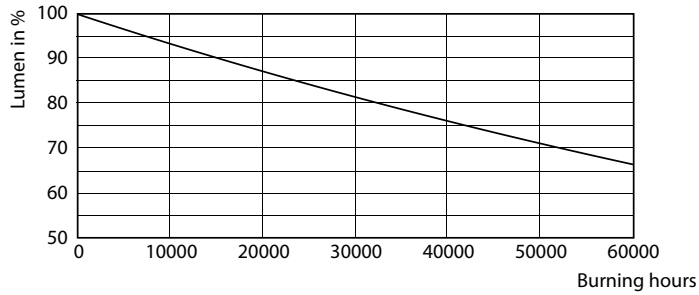

Product data

General Information	
Base	G13 [Medium Bi-Pin Fluorescent]
EU RoHS compliant	Yes
Nominal Lifetime (Nom)	50000 h
Switching Cycle	50000X
Light Technical	
Color Code	850 [CCT of 5000K]
Beam Angle (Nom)	240 °
Initial lumen (Nom)	1800 lm
Correlated Color Temperature (Nom)	5000 K
Color Consistency	<5
Color Rendering Index (Nom)	80
LLMF At End Of Nominal Lifetime (Nom)	70 %
Operating and Electrical	
Input Frequency	50 to 60 Hz
Power (Rated) (Nom)	12 W
Lamp Current (Max)	120 mA
Lamp Current (Min)	40 mA

LEDtube PRO 12W G13 850 24D ND

Lifetime

LEDtube PRO 12W G13 830 24D ND

LEDtube PRO 12W G13 830 24D ND

LEDtube PRO 12W G13 830 24D ND

LEDtube PRO 12W G13 830 24D ND

LEDtube PRO 12W G13 830 24D ND