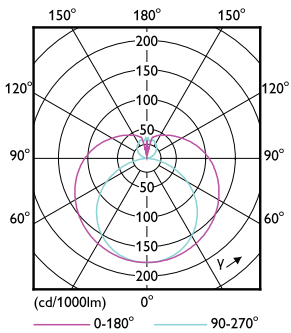

T8

Approbation Marks	RoHS compliance UL certificate DLC compliance
Product Data	
XUCDM.COPY.Product.Title	12T8/MAS/48-850/MF18/G 10/1
EAN/UPC - Product	046677532703
Order code	532705

Numerator - Quantity Per Pack	1
Numerator - Packs per outer box	10
Material Nr. (12NC)	929001877134
Net Weight (Piece)	0.215 kg
Model Number	9290018771A

Dimensional drawing

Product	D1	D2	A1	A2	A3
12T8/MAS/48-850/MF18/G 10/1	25.7 mm	28 mm	1198 mm	1205 mm	1212 mm

Performance TypeB 1800lm 12W

Photometric data

LEDtube PRO 12W G13 830 24D ND

LEDtube PRO 12W G13 850 24D ND