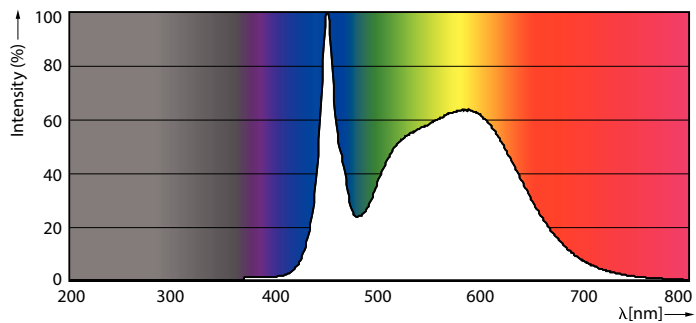

Photometric data

LEDtube PRO 12W G13 850 24D ND

LEDtube PRO 12W G13 850 24D ND