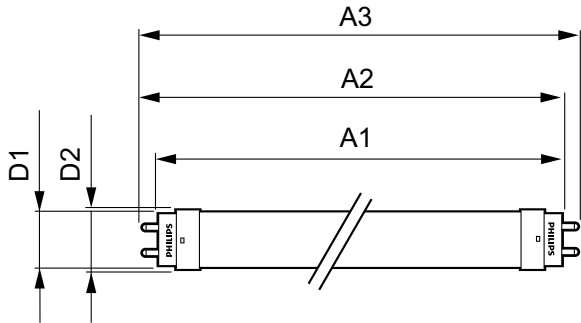

T8

12T8/MAS/48-850/MF18/G 10/1

Our TLEDs are available in InstantFit (Type A / Type C) or MainsFit (Ballast bypass / Type B) versions. The InstantFit lamps work on a broad variety of ballasts and LED drivers. Only InstantFit has over 15,000 lamp & ballast combinations delivering even light output, energy savings and a long lifetime. Our MainsFit products feature a double-ended design, simplifying installation while a proprietary safety circuit minimizes a shock risk. Lamp sizes range from 2-foot to 8-foot and U-bend with a variety of lumen outputs.

Product data

General Information	
Base	G13 [Medium Bi-Pin Fluorescent]
EU RoHS compliant	Yes
Nominal Lifetime (Nom)	50000 h
Switching Cycle	50000X
Light Technical	
Color Code	850 [CCT of 5000K]
Beam Angle (Nom)	240 °
Initial lumen (Nom)	1800 lm
Correlated Color Temperature (Nom)	5000 K
Color Consistency	<5
Color Rendering Index (Nom)	80
LLMF At End Of Nominal Lifetime (Nom)	70 %
Operating and Electrical	
Input Frequency	50 to 60 Hz
Power (Rated) (Nom)	12 W
Lamp Current (Max)	120 mA
Lamp Current (Min)	40 mA

T8

Approbation Marks	RoHS compliance UL certificate DLC compliance
Product Data	
XUCDM.COPY.Product.Title	12T8/MAS/48-850/MF18/G 10/1
EAN/UPC - Product	046677532703
Order code	532705

Numerator - Quantity Per Pack	1
Numerator - Packs per outer box	10
Material Nr. (12NC)	929001877134
Net Weight (Piece)	0.215 kg
Model Number	9290018771A

Dimensional drawing

Product	D1	D2	A1	A2	A3
12T8/MAS/48-850/MF18/G 10/1	25.7 mm	28 mm	1198 mm	1205 mm	1212 mm

Performance TypeB 1800lm 12W

Photometric data

LEDtube PRO 12W G13 830 24D ND

LEDtube PRO 12W G13 850 24D ND