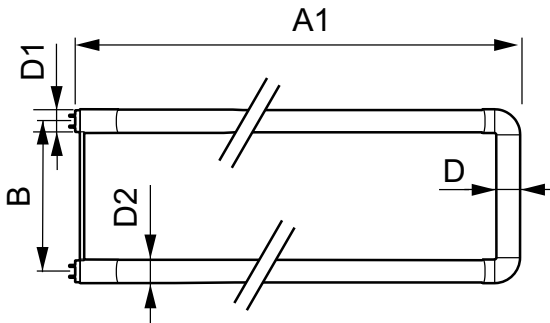

LED InstantFit Lamps

Dimensional drawing

Product	D1	D2	B	A1	D
13T8 LED/24-5000 IF-6U 10/1	25.7 mm	28 mm	152 mm	570 mm	27.8 mm
13T8 LED/24-4000 IF-6U 10/1	25.7 mm	28 mm	152 mm	570 mm	27.8 mm
13T8 LED/24-3500 IF-6U 10/1	25.7 mm	28 mm	152 mm	570 mm	27.8 mm
13T8 LED/24-3000 IF-6U 10/1	25.7 mm	28 mm	152 mm	570 mm	27.8 mm

Product	D1	D2	A1	A2	A3
14T8/48-5000 IF 10/1 DIM TAA/NAFTA	25.7 mm	28 mm	1198.0 mm	1205.0 mm	1212.0 mm
14T8/48-4000 IF 10/1 DIM TAA/NAFTA	25.7 mm	28 mm	1198.0 mm	1205.0 mm	1212.0 mm
14T8/48-3500 IF 10/1 DIM TAA/NAFTA	25.7 mm	28 mm	1198.0 mm	1205.0 mm	1212.0 mm
14T8/48-3000 IF 10/1 DIM TAA/NAFTA	25.7 mm	28 mm	1198.0 mm	1205.0 mm	1212.0 mm
10T8/48-5000 IF 10/1 TAA/ NAFTA	25.68 mm	28 mm	1198.0 mm	1205.0 mm	1212.0 mm
10T8/48-4000 IF 10/1 TAA/ NAFTA	25.68 mm	28 mm	1198.0 mm	1205.0 mm	1212.0 mm
10T8/48-3500 IF 10/1 TAA/ NAFTA	25.68 mm	28 mm	1198.0 mm	1205.0 mm	1212.0 mm
10T8/48-3000 IF 10/1 TAA/ NAFTA	25.68 mm	28 mm	1198.0 mm	1205.0 mm	1212.0 mm
16.5T8 LED/48-4000 20/1 DC Driver	25.68 mm	28 mm	1198.0 mm	1205.0 mm	1212.0 mm

Product	D1	D2	A1	A2	A3
16.5PL-LED/24-4000 IF 10/1	33 mm	43.6 mm	564 mm	570.6 mm	570.6 mm
16.5PL-LED/24-3000 IF 10/1	33 mm	43.6 mm	564 mm	570.6 mm	570.6 mm