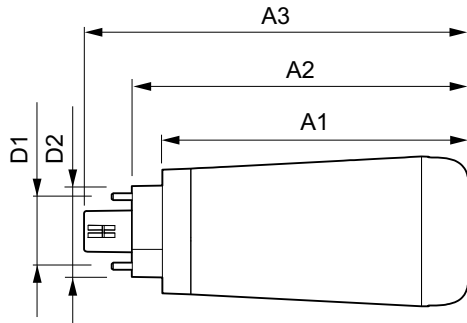

LED InstantFit Lamps

Dimensional drawing

Product	D1	D2	A1	A2	A3
10.5PL-C/T LED/26V-3500 IF 4P 10/1	24.3 mm	29 mm	99.9 mm	109.9 mm	125.5 mm
10.5PL-C/T LED/26V-2700 IF 4P 10/1	24.3 mm	29 mm	99.9 mm	109.9 mm	125.5 mm
10.5PL-C/T LED/26V-4000 IF 4P 10/1	24.3 mm	29 mm	99.9 mm	109.9 mm	125.5 mm
10.5PL-C/T LED/26V-3000 IF 4P 10/1	24.3 mm	29 mm	99.9 mm	109.9 mm	125.5 mm
12PLC/T LED/32V/840/IF/4P/DIM 1PK 10/1	24.3 mm	29 mm	99.9 mm	109.9 mm	125.5 mm
12PLC/T LED/32V/830/IF/4P/DIM 1PK 10/1	24.3 mm	29 mm	99.9 mm	109.9 mm	125.5 mm
12PLC/T LED/32V/835/IF/4P/DIM 1PK 10/1	24.3 mm	29 mm	99.9 mm	109.9 mm	125.5 mm
12PLC/T LED/32V/827/IF/4P/DIM 1PK 10/1	24.3 mm	29 mm	99.9 mm	109.9 mm	125.5 mm

Product	D1	D2	B	A1	D
15.5T8-6U PRO/24-830/BB20/G 10/1 FB	25.7 mm	28.1 mm	152 mm	570 mm	27.9 mm
15.5T8-6U PRO/24-850/BB21/G 10/1 FB	25.7 mm	28.1 mm	152 mm	570 mm	27.9 mm
15.5T8-6U PRO/24-835/BB20/G 10/1 FB	25.7 mm	28.1 mm	152 mm	570 mm	27.9 mm
15.5T8-6U PRO/24-840/BB21/G 10/1 FB	25.7 mm	28.1 mm	152 mm	570 mm	27.9 mm

Product	D	A1	A2	A3
11.5T8PRO/36-850/BB14/G 10/1 FB	25.9 mm	894.3 mm	900.5 mm	908.8 mm
8.5T8PRO/24-840/BB11/G 10/1 FB	25.9 mm	589.5 mm	595.7 mm	604 mm
11.5T8PRO/36-840/BB14/G 10/1 FB	25.9 mm	894.3 mm	900.5 mm	908.8 mm
8.5T8PRO/24-850/BB11/G 10/1 FB	25.9 mm	589.5 mm	595.7 mm	604 mm
8.5T8PRO/24-830/BB11/G 10/1 FB	25.9 mm	589.5 mm	595.7 mm	604 mm
11.5T8PRO/36-830/BB13/G 10/1 FB	25.9 mm	894.3 mm	900.5 mm	908.8 mm
11.5T8PRO/36-835/BB13/G 10/1 FB	25.9 mm	894.3 mm	900.5 mm	908.8 mm
8.5T8PRO/24-835/BB11/G 10/1 FB	25.9 mm	589.5 mm	595.7 mm	604 mm