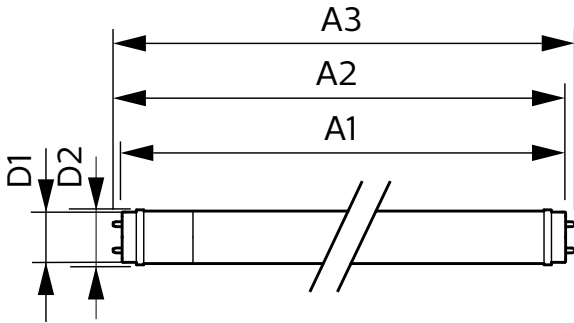

LED InstantFit Lamps

Dimensional drawing

Product	D1	D2	A1	A2	A3
10T8/COR/48-840/IF16/G 25/1	25.7 mm	28 mm	1198.1 mm	1205.2 mm	1212.3 mm
10T8/COR/48-850/IF16/G 25/1	25.7 mm	28 mm	1198.1 mm	1205.2 mm	1212.3 mm

Product	D	D1	A1	A2	A3
16.5PL-L/PER/22/830/IF22/P 4P 10/1	40.6 mm	20 mm	501 mm	564 mm	570.6 mm
16.5PL-L/PER/22/835/IF22/P 4P 10/1	40.6 mm	20 mm	501 mm	564 mm	570.6 mm
16.5PL-L/PER/22/840/IF23/P 4P 10/1	40.6 mm	20 mm	501 mm	564 mm	570.6 mm

General Information

Switching Cycle 50000X

Light Technical

Lmf At End Of Nominal Lifetime (Nom) 70 %

Temperature

T-Storage (Max) 65 °C

T-Storage (Min) -40 °C

Approval and Application

Order Code	Full Product Name	Energy Consumption kWh/1000 h	Energy Efficiency Label (EEL)
469569	10T8/48-3000 IF 10/1 TAA/NAFTA	-	Not applicable
469577	10T8/48-3500 IF 10/1 TAA/NAFTA	-	-
469585	10T8/48-4000 IF 10/1 TAA/NAFTA	-	-
469593	10T8/48-5000 IF 10/1 TAA/NAFTA	-	-
469601	14T8/48-3000 IF 10/1 DIM TAA/NAFTA	-	-
469619	14T8/48-3500 IF 10/1 DIM TAA/NAFTA	-	Not applicable
469627	14T8/48-4000 IF 10/1 DIM TAA/NAFTA	-	Not applicable
469635	14T8/48-5000 IF 10/1 DIM TAA/NAFTA	-	Not applicable
456632	16.5PL-LED/24-3000 IF 10/1	21 kWh	A+
456657	16.5PL-LED/24-4000 IF 10/1	21 kWh	A+
458125	16.5T8 LED/48-4000 20/1 DC Driver	21 kWh	A+
463117	20T12 EM LED/48-4000 IFG 10/1	20 kWh	A+

Order Code	Full Product Name	Energy Consumption kWh/1000 h	Energy Efficiency Label (EEL)
463125	20T12 EM LED/48-6500 IFG 10/1	20 kWh	A+
463133	16.5T8/LED/48/835 IF 10/1	20 kWh	A+
463141	16.5T8/LED/48/840 IF 10/1	20 kWh	A+
463158	16.5T8/LED/48/850 IF 10/1	20 kWh	A+
468892	16.5T8 LED/48-3000 IF 10/1 UHO	20 kWh	-
467126	24T5HO/46-830/IF33/P/DIM 10/1	-	-
467134	24T5HO/46-835/IF33/P/DIM 10/1	-	-
467142	24T5HO/46-840/IF35/P/DIM 10/1	-	-
467159	24T5HO/46-850/IF35/P/DIM 10/1	-	-
476416	8T5HE/22-830/IF10/G/DIM 10/1	-	-
476424	8T5HE/22-835/IF10/G/DIM 10/1	-	-
476432	8T5HE/22-840/IF10/G/DIM 10/1	-	-