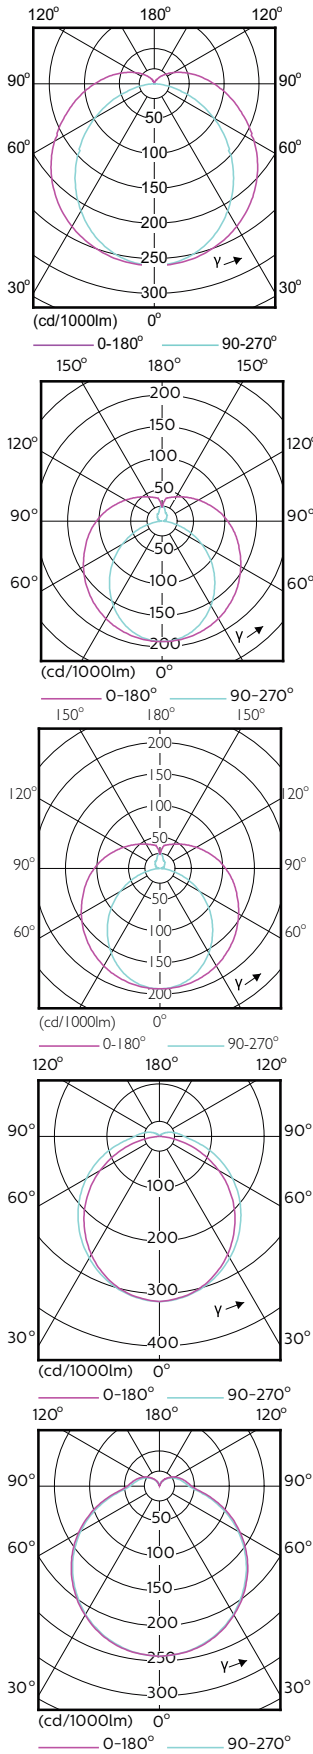

LED InstantFit Lamps