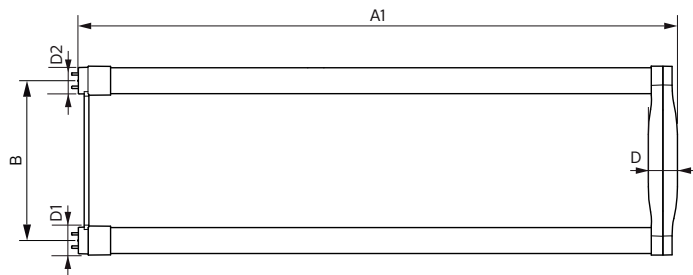

LED InstantFit Lamps

Dimensional drawing

Product	D1	D2	A1	A2	A3
10.5PL-C/T LED/26V-3500 IF 4P 10/1	24.3 mm	29 mm	99.9 mm	109.9 mm	125.5 mm
10.5PL-C/T LED/26V-2700 IF 4P 10/1	24.3 mm	29 mm	99.9 mm	109.9 mm	125.5 mm
10.5PL-C/T LED/26V-4000 IF 4P 10/1	24.3 mm	29 mm	99.9 mm	109.9 mm	125.5 mm
10.5PL-C/T LED/26V-3000 IF 4P 10/1	24.3 mm	29 mm	99.9 mm	109.9 mm	125.5 mm
12PLC/T LED/32V/840/IF/4P/DIM 1PK 10/1	24.3 mm	29 mm	99.9 mm	109.9 mm	125.5 mm
12PLC/T LED/32V/830/IF/4P/DIM 1PK 10/1	24.3 mm	29 mm	99.9 mm	109.9 mm	125.5 mm
12PLC/T LED/32V/835/IF/4P/DIM 1PK 10/1	24.3 mm	29 mm	99.9 mm	109.9 mm	125.5 mm
12PLC/T LED/32V/827/IF/4P/DIM 1PK 10/1	24.3 mm	29 mm	99.9 mm	109.9 mm	125.5 mm

Product	D1	D2	B	A1	D
15.5T8-6U PRO/24-830/BB20/G 10/1 FB	25.7 mm	28.1 mm	152 mm	570 mm	27.9 mm
15.5T8-6U PRO/24-850/BB21/G 10/1 FB	25.7 mm	28.1 mm	152 mm	570 mm	27.9 mm
15.5T8-6U PRO/24-835/BB20/G 10/1 FB	25.7 mm	28.1 mm	152 mm	570 mm	27.9 mm
15.5T8-6U PRO/24-840/BB21/G 10/1 FB	25.7 mm	28.1 mm	152 mm	570 mm	27.9 mm

Product	D	A1	A2	A3
11.5T8PRO/36-850/BB14/G 10/1 FB	25.9 mm	894.3 mm	900.5 mm	908.8 mm
8.5T8PRO/24-840/BB11/G 10/1 FB	25.9 mm	589.5 mm	595.7 mm	604 mm
11.5T8PRO/36-840/BB14/G 10/1 FB	25.9 mm	894.3 mm	900.5 mm	908.8 mm
8.5T8PRO/24-850/BB11/G 10/1 FB	25.9 mm	589.5 mm	595.7 mm	604 mm
8.5T8PRO/24-830/BB11/G 10/1 FB	25.9 mm	589.5 mm	595.7 mm	604 mm
11.5T8PRO/36-830/BB13/G 10/1 FB	25.9 mm	894.3 mm	900.5 mm	908.8 mm
11.5T8PRO/36-835/BB13/G 10/1 FB	25.9 mm	894.3 mm	900.5 mm	908.8 mm
8.5T8PRO/24-835/BB11/G 10/1 FB	25.9 mm	589.5 mm	595.7 mm	604 mm