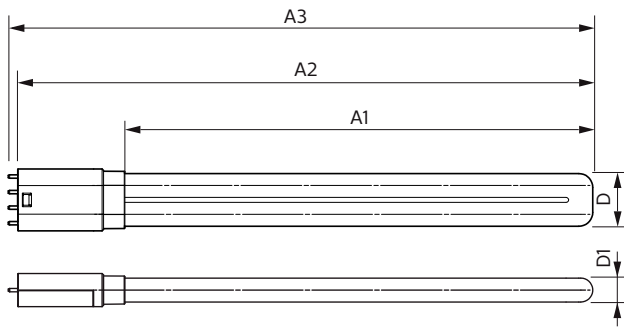

LED InstantFit Lamps

Dimensional drawing

Product	D1	D2	A1	A2	A3
10T8/COR/48-840/IF16/G 25/1	25.7 mm	28 mm	1198.1 mm	1205.2 mm	1212.3 mm
10T8/COR/48-850/IF16/G 25/1	25.7 mm	28 mm	1198.1 mm	1205.2 mm	1212.3 mm

Product	D	D1	A1	A2	A3
16.5PL-L/PER/22/830/IF22/P 4P 10/1	40.6 mm	20 mm	501 mm	564 mm	570.6 mm
16.5PL-L/PER/22/835/IF22/P 4P 10/1	40.6 mm	20 mm	501 mm	564 mm	570.6 mm
16.5PL-L/PER/22/840/IF23/P 4P 10/1	40.6 mm	20 mm	501 mm	564 mm	570.6 mm

General Information

Switching Cycle 50000X

Light Technical

Lmf At End Of Nominal Lifetime (Nom) 70 %

Temperature

T-Storage (Max) 65 °C

T-Storage (Min) -40 °C

Approval and Application

Order Code	Full Product Name	Energy Consumption kWh/1000 h	Energy Efficiency Label (EEL)
469569	10T8/48-3000 IF 10/1 TAA/NAFTA	-	Not applicable
469577	10T8/48-3500 IF 10/1 TAA/NAFTA	-	-
469585	10T8/48-4000 IF 10/1 TAA/NAFTA	-	-
469593	10T8/48-5000 IF 10/1 TAA/NAFTA	-	-
469601	14T8/48-3000 IF 10/1 DIM TAA/NAFTA	-	-
469619	14T8/48-3500 IF 10/1 DIM TAA/NAFTA	-	Not applicable
469627	14T8/48-4000 IF 10/1 DIM TAA/NAFTA	-	Not applicable
469635	14T8/48-5000 IF 10/1 DIM TAA/NAFTA	-	Not applicable
456632	16.5PL-LED/24-3000 IF 10/1	21 kWh	A+
456657	16.5PL-LED/24-4000 IF 10/1	21 kWh	A+
458125	16.5T8 LED/48-4000 20/1 DC Driver	21 kWh	A+
463117	20T12 EM LED/48-4000 IFG 10/1	20 kWh	A+

Order Code	Full Product Name	Energy Consumption kWh/1000 h	Energy Efficiency Label (EEL)
463125	20T12 EM LED/48-6500 IFG 10/1	20 kWh	A+
463133	16.5T8/LED/48/835 IF 10/1	20 kWh	A+
463141	16.5T8/LED/48/840 IF 10/1	20 kWh	A+
463158	16.5T8/LED/48/850 IF 10/1	20 kWh	A+
468892	16.5T8 LED/48-3000 IF 10/1 UHO	20 kWh	-
467126	24T5HO/46-830/IF33/P/DIM 10/1	-	-
467134	24T5HO/46-835/IF33/P/DIM 10/1	-	-
467142	24T5HO/46-840/IF35/P/DIM 10/1	-	-
467159	24T5HO/46-850/IF35/P/DIM 10/1	-	-
476416	8T5HE/22-830/IF10/G/DIM 10/1	-	-
476424	8T5HE/22-835/IF10/G/DIM 10/1	-	-
476432	8T5HE/22-840/IF10/G/DIM 10/1	-	-