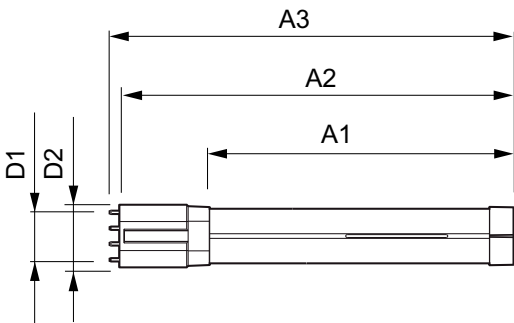

LED InstantFit Lamps

Dimensional drawing

Product	D1	D2	B	A1	D
13T8 LED/24-5000 IF-6U 10/1	25.7 mm	28 mm	152 mm	570 mm	27.8 mm
13T8 LED/24-4000 IF-6U 10/1	25.7 mm	28 mm	152 mm	570 mm	27.8 mm
13T8 LED/24-3500 IF-6U 10/1	25.7 mm	28 mm	152 mm	570 mm	27.8 mm
13T8 LED/24-3000 IF-6U 10/1	25.7 mm	28 mm	152 mm	570 mm	27.8 mm

Product	D1	D2	A1	A2	A3
14T8/48-5000 IF 10/1 DIM TAA/NAFTA	25.7 mm	28 mm	1198.0 mm	1205.0 mm	1212.0 mm
14T8/48-4000 IF 10/1 DIM TAA/NAFTA	25.7 mm	28 mm	1198.0 mm	1205.0 mm	1212.0 mm
14T8/48-3500 IF 10/1 DIM TAA/NAFTA	25.7 mm	28 mm	1198.0 mm	1205.0 mm	1212.0 mm
14T8/48-3000 IF 10/1 DIM TAA/NAFTA	25.7 mm	28 mm	1198.0 mm	1205.0 mm	1212.0 mm
10T8/48-5000 IF 10/1 TAA/ NAFTA	25.68 mm	28 mm	1198.0 mm	1205.0 mm	1212.0 mm
10T8/48-4000 IF 10/1 TAA/ NAFTA	25.68 mm	28 mm	1198.0 mm	1205.0 mm	1212.0 mm
10T8/48-3500 IF 10/1 TAA/ NAFTA	25.68 mm	28 mm	1198.0 mm	1205.0 mm	1212.0 mm
10T8/48-3000 IF 10/1 TAA/ NAFTA	25.68 mm	28 mm	1198.0 mm	1205.0 mm	1212.0 mm
16.5T8 LED/48-4000 20/1 DC Driver	25.68 mm	28 mm	1198.0 mm	1205.0 mm	1212.0 mm

Product	D1	D2	A1	A2	A3
16.5PL-LED/24-4000 IF 10/1	33 mm	43.6 mm	564 mm	570.6 mm	570.6 mm
16.5PL-LED/24-3000 IF 10/1	33 mm	43.6 mm	564 mm	570.6 mm	570.6 mm