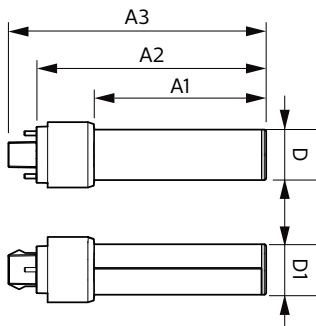

LED InstantFit Lamps

Dimensional drawing

Product	D	D1	A1	A2	A3
5.5PL-C/LED/13H/827/IF5/P/4P 20/1	27 mm	27 mm	91.5 mm	122.4 mm	137.4 mm
5.5PL-C/LED/13H/840/IF5/P/4P 20/1	27 mm	27 mm	91.5 mm	122.4 mm	137.4 mm
5.5PL-C/LED/13H/830/IF5/P/4P 20/1	27 mm	27 mm	91.5 mm	122.4 mm	137.4 mm
5.5PL-C/LED/13H/835/IF5/P/4P 20/1	27 mm	27 mm	91.5 mm	122.4 mm	137.4 mm

Product	D	A1	A2	A3
5.5PL-C/LED/13V/830/IF5/P/4P 20/1	45.7 mm	24.6 mm	101.6 mm	117.6 mm
5.5PL-C/LED/13V/840/IF5/P/4P 20/1	45.7 mm	24.6 mm	101.6 mm	117.6 mm
5.5PL-C/LED/13V/827/IF5/P/4P 20/1	45.7 mm	24.6 mm	101.6 mm	117.6 mm
5.5PL-C/LED/13V/835/IF5/P/4P 20/1	45.7 mm	24.6 mm	101.6 mm	117.6 mm

Product	D	D1	A1	A2	A3
5PL-C/LED/13H/830/IF5/P/2P 20/1	27 mm	27 mm	91.5 mm	122.4 mm	137.4 mm
5PL-C/LED/13H/840/IF5/P/2P 20/1	27 mm	27 mm	91.5 mm	122.4 mm	137.4 mm
5PL-C/LED/13H/827/IF5/P/2P 20/1	27 mm	27 mm	91.5 mm	122.4 mm	137.4 mm
5PL-C/LED/13H/835/IF5/P/2P 20/1	27 mm	27 mm	91.5 mm	122.4 mm	137.4 mm

Product	D	A1	A2	A3
5PL-C/LED/13V/827/IF5/P/2P 20/1	45.7 mm	24.6 mm	101.6 mm	117.6 mm
5PL-C/LED/13V/830/IF5/P/2P 20/1	45.7 mm	24.6 mm	101.6 mm	117.6 mm
5PL-C/LED/13V/840/IF5/P/2P 20/1	45.7 mm	24.6 mm	101.6 mm	117.6 mm
5PL-C/LED/13V/835/IF5/P/2P 20/1	45.7 mm	24.6 mm	101.6 mm	117.6 mm