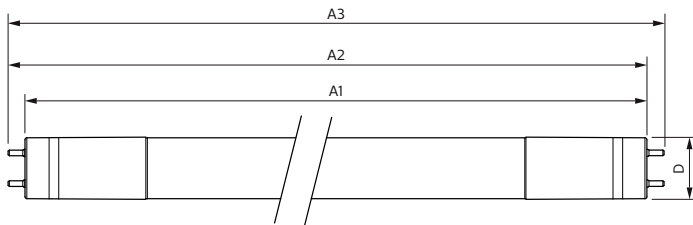

LED InstantFit Lamps

Dimensional drawing

Product	D1	D2	A1	A2	A3
10.5PL-C/T LED/26V-3500 IF 4P 10/1	24.3 mm	29 mm	99.9 mm	109.9 mm	125.5 mm
10.5PL-C/T LED/26V-2700 IF 4P 10/1	24.3 mm	29 mm	99.9 mm	109.9 mm	125.5 mm
10.5PL-C/T LED/26V-4000 IF 4P 10/1	24.3 mm	29 mm	99.9 mm	109.9 mm	125.5 mm
10.5PL-C/T LED/26V-3000 IF 4P 10/1	24.3 mm	29 mm	99.9 mm	109.9 mm	125.5 mm
12PLC/T LED/32V/840/IF/4P/DIM 1PK 10/1	24.3 mm	29 mm	99.9 mm	109.9 mm	125.5 mm
12PLC/T LED/32V/830/IF/4P/DIM 1PK 10/1	24.3 mm	29 mm	99.9 mm	109.9 mm	125.5 mm
12PLC/T LED/32V/835/IF/4P/DIM 1PK 10/1	24.3 mm	29 mm	99.9 mm	109.9 mm	125.5 mm
12PLC/T LED/32V/827/IF/4P/DIM 1PK 10/1	24.3 mm	29 mm	99.9 mm	109.9 mm	125.5 mm

Product	D1	D2	B	A1	D
15.5T8-6U PRO/24-830/BB20/G 10/1 FB	25.7 mm	28.1 mm	152 mm	570 mm	27.9 mm
15.5T8-6U PRO/24-850/BB21/G 10/1 FB	25.7 mm	28.1 mm	152 mm	570 mm	27.9 mm
15.5T8-6U PRO/24-835/BB20/G 10/1 FB	25.7 mm	28.1 mm	152 mm	570 mm	27.9 mm
15.5T8-6U PRO/24-840/BB21/G 10/1 FB	25.7 mm	28.1 mm	152 mm	570 mm	27.9 mm

Product	D	A1	A2	A3
11.5T8PRO/36-850/BB14/G 10/1 FB	25.9 mm	894.3 mm	900.5 mm	908.8 mm
8.5T8PRO/24-840/BB11/G 10/1 FB	25.9 mm	589.5 mm	595.7 mm	604 mm
11.5T8PRO/36-840/BB14/G 10/1 FB	25.9 mm	894.3 mm	900.5 mm	908.8 mm
8.5T8PRO/24-850/BB11/G 10/1 FB	25.9 mm	589.5 mm	595.7 mm	604 mm
8.5T8PRO/24-830/BB11/G 10/1 FB	25.9 mm	589.5 mm	595.7 mm	604 mm
11.5T8PRO/36-830/BB13/G 10/1 FB	25.9 mm	894.3 mm	900.5 mm	908.8 mm
11.5T8PRO/36-835/BB13/G 10/1 FB	25.9 mm	894.3 mm	900.5 mm	908.8 mm
8.5T8PRO/24-835/BB11/G 10/1 FB	25.9 mm	589.5 mm	595.7 mm	604 mm