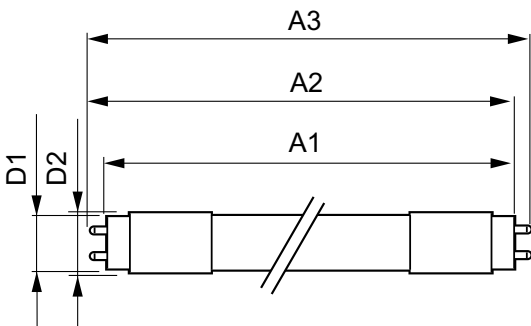

LED InstantFit Lamps

Dimensional drawing

Product	D1	D2	B	A1	D
13T8 LED/24-5000 IF-6U 10/1	25.7 mm	28 mm	152 mm	570 mm	27.8 mm
13T8 LED/24-4000 IF-6U 10/1	25.7 mm	28 mm	152 mm	570 mm	27.8 mm
13T8 LED/24-3500 IF-6U 10/1	25.7 mm	28 mm	152 mm	570 mm	27.8 mm
13T8 LED/24-3000 IF-6U 10/1	25.7 mm	28 mm	152 mm	570 mm	27.8 mm

Product	D1	D2	A1	A2	A3
14T8/48-5000 IF 10/1 DIM TAA/NAFTA	25.7 mm	28 mm	1198.0 mm	1205.0 mm	1212.0 mm
14T8/48-4000 IF 10/1 DIM TAA/NAFTA	25.7 mm	28 mm	1198.0 mm	1205.0 mm	1212.0 mm
14T8/48-3500 IF 10/1 DIM TAA/NAFTA	25.7 mm	28 mm	1198.0 mm	1205.0 mm	1212.0 mm
14T8/48-3000 IF 10/1 DIM TAA/NAFTA	25.7 mm	28 mm	1198.0 mm	1205.0 mm	1212.0 mm
10T8/48-5000 IF 10/1 TAA/ NAFTA	25.68 mm	28 mm	1198.0 mm	1205.0 mm	1212.0 mm
10T8/48-4000 IF 10/1 TAA/ NAFTA	25.68 mm	28 mm	1198.0 mm	1205.0 mm	1212.0 mm
10T8/48-3500 IF 10/1 TAA/ NAFTA	25.68 mm	28 mm	1198.0 mm	1205.0 mm	1212.0 mm
10T8/48-3000 IF 10/1 TAA/ NAFTA	25.68 mm	28 mm	1198.0 mm	1205.0 mm	1212.0 mm
16.5T8 LED/48-4000 20/1 DC Driver	25.68 mm	28 mm	1198.0 mm	1205.0 mm	1212.0 mm

Product	D1	D2	A1	A2	A3
16.5PL-LED/24-4000 IF 10/1	33 mm	43.6 mm	564 mm	570.6 mm	570.6 mm
16.5PL-LED/24-3000 IF 10/1	33 mm	43.6 mm	564 mm	570.6 mm	570.6 mm