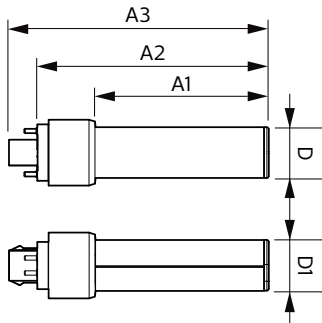

LED InstantFit Lamps

Dimensional drawing

Product	D	D1	A1	A2	A3
5.5PL-C/LED/13H/827/IF5/P/4P 20/1	27 mm	27 mm	91.5 mm	122.4 mm	137.4 mm
5.5PL-C/LED/13H/840/IF5/P/4P 20/1	27 mm	27 mm	91.5 mm	122.4 mm	137.4 mm
5.5PL-C/LED/13H/830/IF5/P/4P 20/1	27 mm	27 mm	91.5 mm	122.4 mm	137.4 mm
5.5PL-C/LED/13H/835/IF5/P/4P 20/1	27 mm	27 mm	91.5 mm	122.4 mm	137.4 mm

Product	D	A1	A2	A3
5.5PL-C/LED/13V/830/IF5/P/4P 20/1	45.7 mm	24.6 mm	101.6 mm	117.6 mm
5.5PL-C/LED/13V/840/IF5/P/4P 20/1	45.7 mm	24.6 mm	101.6 mm	117.6 mm
5.5PL-C/LED/13V/827/IF5/P/4P 20/1	45.7 mm	24.6 mm	101.6 mm	117.6 mm
5.5PL-C/LED/13V/835/IF5/P/4P 20/1	45.7 mm	24.6 mm	101.6 mm	117.6 mm

Product	D	D1	A1	A2	A3
5PL-C/LED/13H/830/IF5/P/2P 20/1	27 mm	27 mm	91.5 mm	122.4 mm	137.4 mm
5PL-C/LED/13H/840/IF5/P/2P 20/1	27 mm	27 mm	91.5 mm	122.4 mm	137.4 mm
5PL-C/LED/13H/827/IF5/P/2P 20/1	27 mm	27 mm	91.5 mm	122.4 mm	137.4 mm
5PL-C/LED/13H/835/IF5/P/2P 20/1	27 mm	27 mm	91.5 mm	122.4 mm	137.4 mm

Product	D	A1	A2	A3
5PL-C/LED/13V/827/IF5/P/2P 20/1	45.7 mm	24.6 mm	101.6 mm	117.6 mm
5PL-C/LED/13V/830/IF5/P/2P 20/1	45.7 mm	24.6 mm	101.6 mm	117.6 mm
5PL-C/LED/13V/840/IF5/P/2P 20/1	45.7 mm	24.6 mm	101.6 mm	117.6 mm
5PL-C/LED/13V/835/IF5/P/2P 20/1	45.7 mm	24.6 mm	101.6 mm	117.6 mm