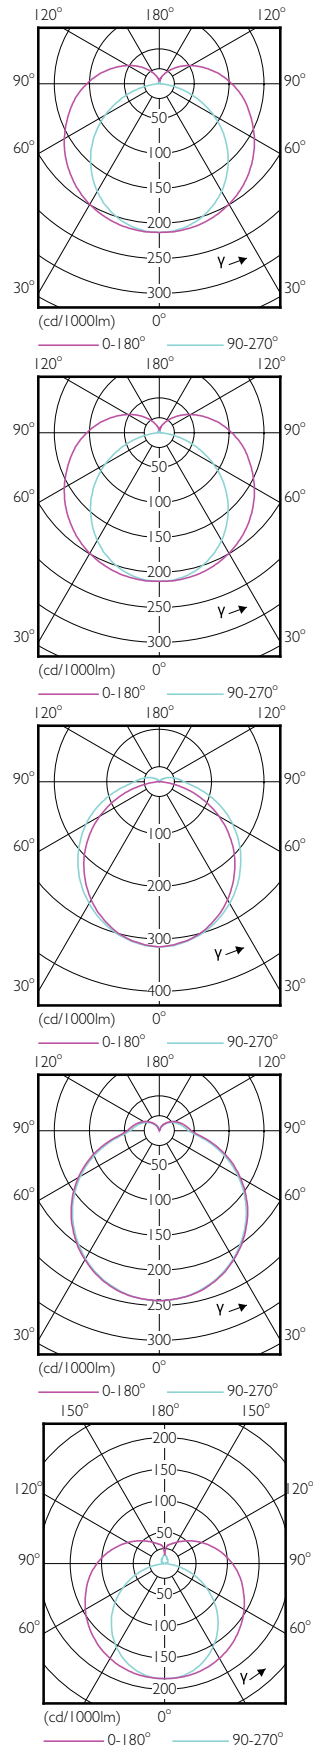

LED InstantFit Lamps