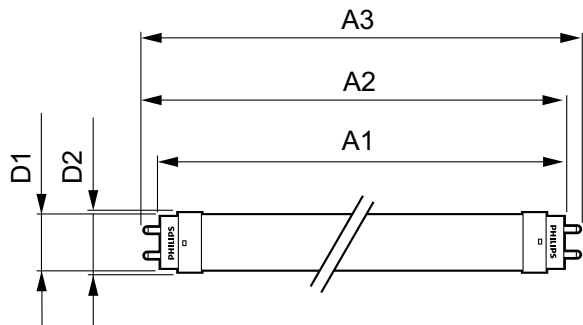

LED InstantFit Lamps

12T8/PER/48-835/BB17/G 10/1 FB

Philips LED T8 InstantFit Lamps are an ideal energy saving choice for existing linear fluorescent fixtures.

Product data

General Information	
Cap-Base	G13 [Medium Bi-Pin Fluorescent]
Nominal Lifetime (Nom)	50000 h
Switching Cycle	50000X
B50L70	50000 h
Light Technical	
Color Code	835 [CCT of 3500K]
Beam Angle (Nom)	240 °
Luminous Flux (Nom)	1700 lm
Luminous Flux (Rated) (Nom)	1700 lm
Rated Beam Angle	240 °
Correlated Color Temperature (Nom)	3500 K
Color Consistency	<6
Color Rendering Index (Nom)	80
LLMF At End Of Nominal Lifetime (Nom)	70 %
Operating and Electrical	
Input Frequency	50 to 60 Hz
Power (Rated) (Nom)	12 W
Lamp Current (Max)	120 mA
Lamp Current (Min)	40 mA
Starting Time (Nom)	0.5 s
Warm Up Time to 60% Light (Nom)	0.5 s
Power Factor (Nom)	0.9

Voltage (Nom)	120-277 V
Temperature	
T-Ambient (Max)	45 °C
T-Ambient (Min)	-20 °C
T-Storage (Max)	65 °C
T-Storage (Min)	-40 °C
T-Case Maximum (Nom)	70 °C
Controls and Dimming	
Dimmable	No
Mechanical and Housing	
Product Length	1200 mm
Approval and Application	
Energy Saving Product	Yes
Approval Marks	UL certificate RoHS compliance DLC compliance
Product Data	
Order product name	12T8/PER/48-835/BB17/G 10/1 FB
EAN/UPC - Product	046677532680
Order code	929001876904
Numerator - Quantity Per Pack	1
Numerator - Packs per outer box	10

LED InstantFit Lamps

Material Nr. (12NC)	929001876904
Net Weight (Piece)	0.215 kg

Warnings and Safety

- Philips LED T8 InstantFit lamps will only operate properly on compatible instant-start ballasts. Please refer to the Philips LED T8 InstantFit Installation Guide, which can be obtained through your local Philips Sales Representative, or visit www.philips.com/tled

Dimensional drawing

Product	D1	D2	A1	A2	A3
12T8/PER/48-835/BB17/G 10/1 FB	25.7 mm	28 mm	1198 mm	1205 mm	1212 mm

Performance TypeB 1800lm 12W

Photometric data

LEDtube PRO 12W G13 830 24D ND

LEDtube PRO 12W G13 835 24D ND