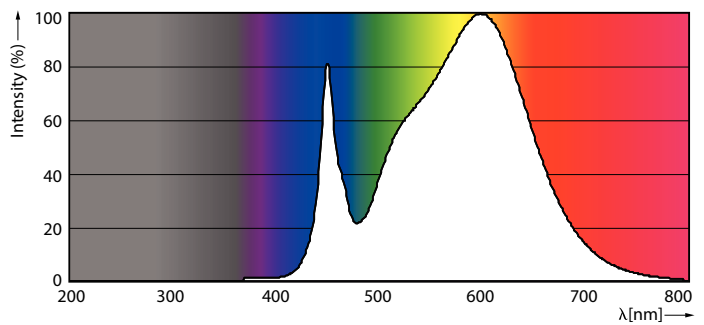

Photometric data

LEDtube PRO 12W G13 835 24D ND