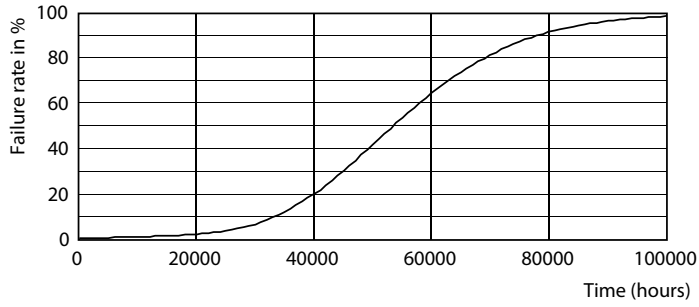

LED InstantFit Lamps

Lifetime

LEDtube PRO 12W G13 830 24D ND