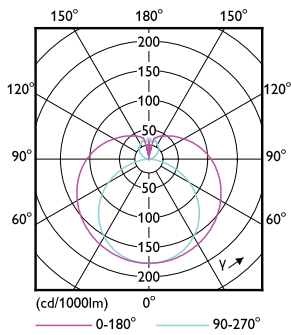

LED InstantFit Lamps

12T8/PER/48-835/BB17/G 10/1 FB

Philips LED T8 InstantFit Lamps are an ideal energy saving choice for existing linear fluorescent fixtures.

Product data

General Information	
Cap-Base	G13 [Medium Bi-Pin Fluorescent]
Nominal Lifetime (Nom)	50000 h
Switching Cycle	50000X
B50L70	50000 h
Light Technical	
Color Code	835 [CCT of 3500K]
Beam Angle (Nom)	240 °
Luminous Flux (Nom)	1700 lm
Luminous Flux (Rated) (Nom)	1700 lm
Rated Beam Angle	240 °
Correlated Color Temperature (Nom)	3500 K
Color Consistency	<6
Color Rendering Index (Nom)	80
LLMF At End Of Nominal Lifetime (Nom)	70 %
Operating and Electrical	
Input Frequency	50 to 60 Hz
Power (Rated) (Nom)	12 W
Lamp Current (Max)	120 mA
Lamp Current (Min)	40 mA
Starting Time (Nom)	0.5 s
Warm Up Time to 60% Light (Nom)	0.5 s
Power Factor (Nom)	0.9

Dimensional drawing

Product	D1	D2	A1	A2	A3
12T8/PER/48-835/BB17/G 10/1 FB	25.7 mm	28 mm	1198 mm	1205 mm	1212 mm

Performance TypeB 1800lm 12W

Photometric data

LEDtube PRO 12W G13 830 24D ND

LEDtube PRO 12W G13 835 24D ND