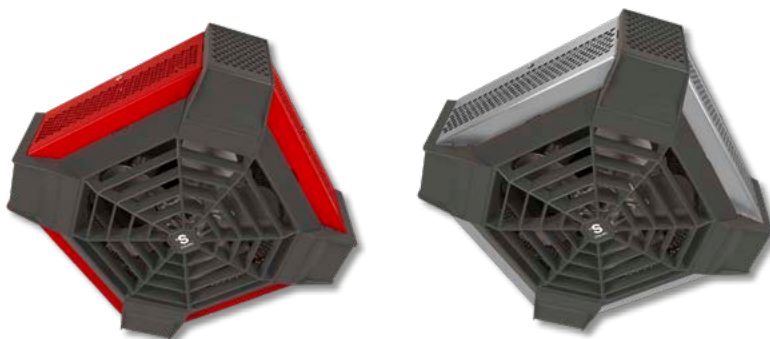

SGH – SPIDER™

CEILING FAN HEATER

SPIDER™

GET CAUGHT UP IN ITS COMFORT!

This stylish ceiling fan heater will be the highlight of your garage! The Spider ceiling fan heater combines optimum performance, instant heat and a low noise level, all this in a distinctive design.

- **INNOVATIVE AND UNIQUE DESIGN**
- **DESIGNED SPECIFICALLY FOR RESIDENTIAL GARAGES**
- **CEILING INSTALLATION**
FREES UP FLOOR AND WALL SPACE

COLOUR

- **standard:** red
- **luxury finish:** stainless steel

FINISH

- epoxy-polyester powdercoat

MANUFACTURING

- 22-gauge smooth steel housing
- quiet helicoidal fan
- thermal protection with automatic reset
- closed and permanently lubricated motor

ELEMENT

- nichrome element producing instant heat

CONTROL

- wall thermostat (not included) – the use of an electronic thermostat is strongly recommended

INSTALLATION

- ceiling surface mounted with bracket
- from adjacent walls at a minimum of 12 in. (305 mm)
- from floor at a minimum of 8 ft. (2.4 m) and a maximum of 10 ft. (3 m)