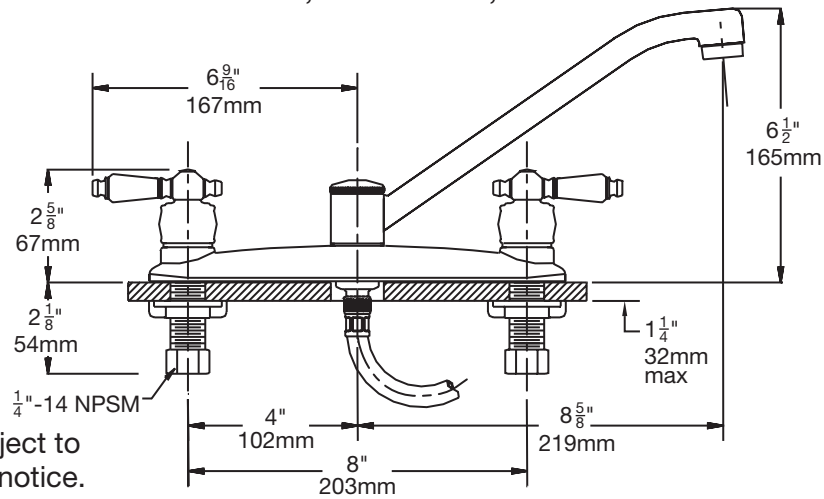

### Options / Modifications

*Append appropriate -suffix to model number*

-  -0.5 Aerator flow restrictor, 0.5 gpm (1.9 L/min)
-  -1.0 Aerator flow restrictor, 1.0 gpm (3.8 L/min)
-  -1.5 Aerator flow restrictor, 1.5 gpm (5.7 L/min)
- VP Vandal resistant aerator, 2.2 gpm (8.3 L/min)
- NA Non-aerated laminar flow outlet, flow rate 2.2 gpm (8.3 L/min)

**Dimensions** *Symmetrix Kitchen Faucet, S-248*

**Note:** Dimensions subject to change without notice.

**Dimensions** *Symmetrix Kitchen Faucet, S-248-LAM, S-248-LPO*

**Note:** Dimensions subject to change without notice.

**Dimensions** *Symmetrix, Kitchen Faucet, S-248-LWG*

**Note:** Dimensions subject to change without notice.

Symmons Industries, Inc. ■ 31 Brooks Drive ■ Braintree, MA 02184  
 (800) 796-6667, (781) 848-2250 ■ Fax (800) 961-9621, (781) 664-1300  
 Website: [www.symmons.com](http://www.symmons.com) ■ Email: [customerservice@symmons.com](mailto:customerservice@symmons.com)