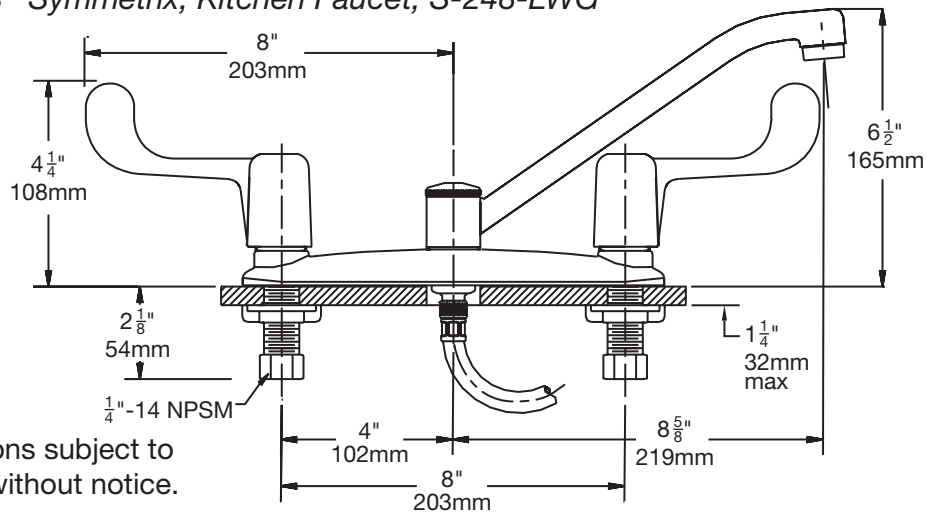

**Dimensions** *Symmetrix Kitchen Faucet, S-248*

**Note:** Dimensions subject to change without notice.

**Dimensions** *Symmetrix Kitchen Faucet, S-248-LAM, S-248-LPO*

**Note:** Dimensions subject to change without notice.

**Dimensions** *Symmetrix, Kitchen Faucet, S-248-LWG*

**Note:** Dimensions subject to change without notice.

Symmons Industries, Inc. ■ 31 Brooks Drive ■ Braintree, MA 02184  
 (800) 796-6667, (781) 848-2250 ■ Fax (800) 961-9621, (781) 664-1300  
 Website: [www.symmons.com](http://www.symmons.com) ■ Email: [customerservice@symmons.com](mailto:customerservice@symmons.com)