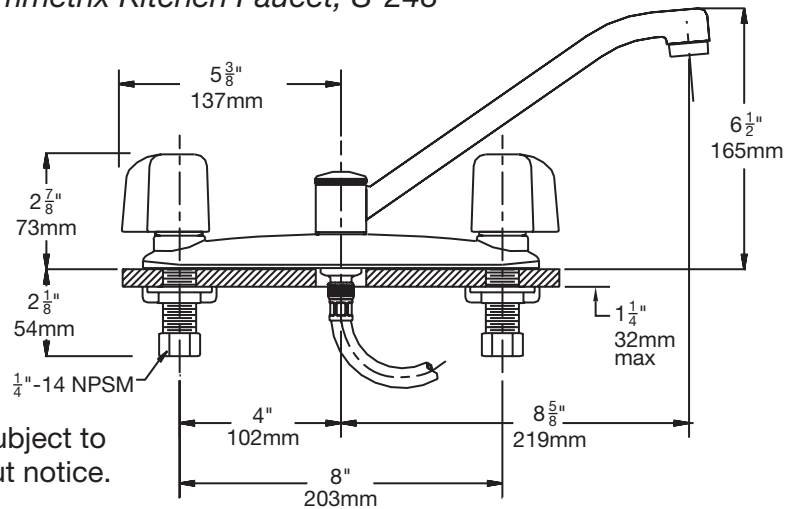

**Dimensions** *Symmetrix Kitchen Faucet, S-248*

**Note:** Dimensions subject to change without notice.

**Dimensions** *Symmetrix Kitchen Faucet, S-248-LAM, S-248-LPO*

**Note:** Dimensions subject to change without notice.