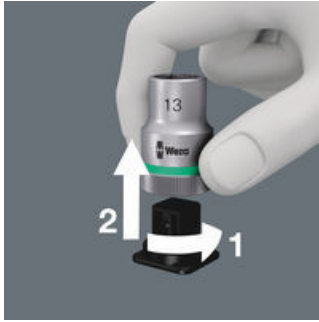

Socket set with holding function for particularly convenient screwdriving with reduced risk of losing the screw when addressing the workpiece.

Web link

https://products.wera.de/en/zyklop_ratchets_and_accessories_the_zyklop_ratchets_the_zyklop_ratchets_1_4_zyklop_accessories_1_4_belt_a_8-teilig_unbestueckt.html

Zyklop Accessories, 1/4"

Secure hold and easy removal

The all new smooth turning mechanism guarantees both secure and rattle-free storage, yet allows easy removal of the tool.

Practical nonwoven strips

The textile belt can be attached by means of the nonwoven reverse side and the hook and loop strips e.g. to a wall, shelf, tool trolley and to the Wera 2go tool transport system.