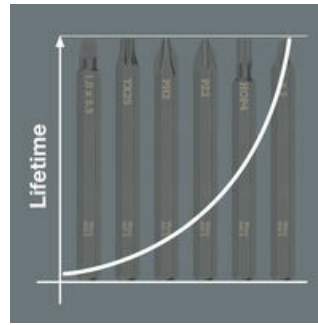

For use with 921 impact screwdriver

The 921 impact screwdriver combines the advantages of manual impact wrenches, compact tools and screwdrivers with pound-thru blade.

The Wera impact screwdriver bits are particularly suitable for use with the Wera 921 impact screwdriver.

Long life span

The extra tough bits stand out with their particularly long service life. Premature breakage is prevented.

Further versions in this product family:

	 mm	 mm	 mm	 inch
05018140001	0.8	4.0	70	2 3/4"
05018141001	1.0	5.5	70	2 3/4"
<b>05018142001</b>	<b>1.2</b>	<b>6.5</b>	<b>70</b>	<b>2 3/4"</b>