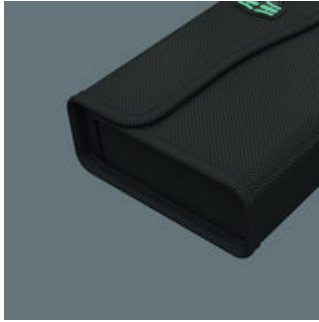

- Robust, rigid material
- Strong hook and loop fastener system prevents unintentional opening and loss of the tool
- Compact design for space-saving storage
- Low weight for easy transport
- Compatible with Wera 2go

Textile Pouches and Boxes for Kraftform Kompakt Sets, empty

Robust, lightweight, rigid

The material used is distinguished by its high level of robustness. At the same time, the textile box is light and rigid. Even if the textile box falls down, the tools are well protected.

Robust loops for a secure hold

The robust loops made of broad rubber band hold the tool safe and tight.

Flexible thanks to hook and loop fastener strips

The textile box features a fleece zone at the back. Using the provided self-adhesive hook and loop fastener strips, the textile box can be attached to the Wera 2go components. Or to the wall, shelf or workshop trolley.