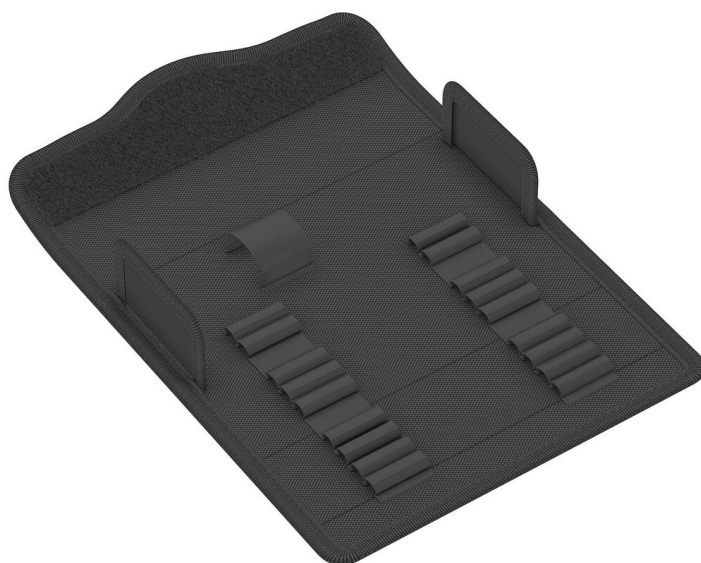

9467 Textile box Kraffform Kompakt 900, empty, 185 x 70 x 105 mm

Textile Pouches and Boxes for Kraffform Kompakt Sets, empty

EAN:	4013288222916	Size:	190x70x45 mm
Part number:	05136407001	Weight:	112 g
Article number:	9467	Country of origin:	CN
		Customs tariff number:	42029298

- Robust, rigid material
- Strong hook and loop fastener system prevents unintentional opening and loss of the tool
- Compact design for space-saving storage
- Low weight for easy transport
- Compatible with Wera 2go

Robust textile box for space-saving tool storage; ideal for mobile use, as the material used is light and firm; for tool sets Kraffform Kompakt 900 Set 1 and Kraffform Kompakt 900 Imperial Set 1; empty.

Robust loops for a secure hold

The robust loops made of broad rubber band hold the tool safe and tight.

Flexible thanks to hook and loop fastener strips

The textile box features a fleece zone at the back. Using the provided self-adhesive hook and loop fastener strips, the textile box can be attached to the Wera 2go components. Or to the wall, shelf or workshop trolley.