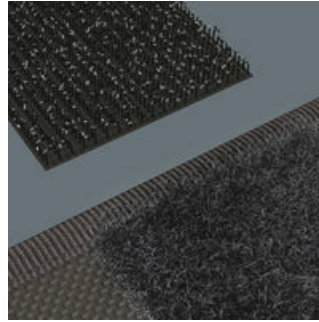

Textile Pouches and Boxes for Kraftform Kompakt Sets, empty

Robust, lightweight, rigid

The material used is distinguished by its high level of robustness. At the same time, the textile box is light and rigid. Even if the textile box falls down, the tools are well protected.

Robust loops for a secure hold

The robust loops made of broad rubber band hold the tool safe and tight.

Flexible thanks to hook and loop fastener strips

The textile box features a fleece zone at the back. Using the provided self-adhesive hook and loop fastener strips, the textile box can be attached to the Wera 2go components. Or to the wall, shelf or workshop trolley.