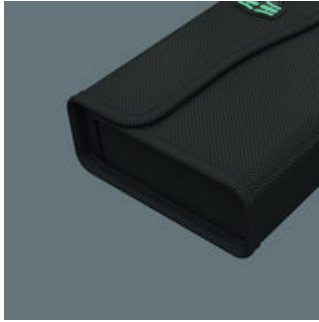

Textile Pouches and Boxes for Kraftform Kompakt Sets, empty

**Robust, lightweight, rigid**

The material used is distinguished by its high level of robustness. At the same time, the textile box is light and rigid. Even if the textile box falls down, the tools are well protected.

**Robust loops for a secure hold**

The robust loops made of broad rubber band hold the tool safe and tight.

**Flexible thanks to hook and loop fastener strips**

The textile box features a fleece zone at the back. Using the provided self-adhesive hook and loop fastener strips, the textile box can be attached to the Wera 2go components. Or to the wall, shelf or workshop trolley.