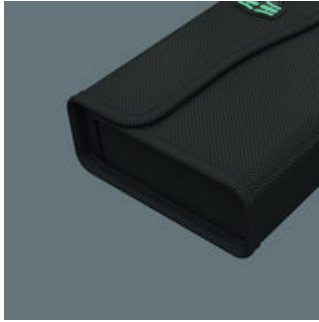

- Robust, rigid material
- Strong hook and loop fastener system prevents unintentional opening and loss of the tool
- Compact design for space-saving storage
- Low weight for easy transport
- Compatible with Wera 2go

9470 Textile box Kraftform Kompakt 400 RA, for up to 17 pieces, empty, 117 x 30 x 134 mm

Textile Pouches and Boxes for Kraftform Kompakt Sets, empty

Robust, lightweight, rigid

The material used is distinguished by its high level of robustness. At the same time, the textile box is light and rigid. Even if the textile box falls down, the tools are well protected.

Robust loops for a secure hold

The robust loops made of broad rubber band hold the tool safe and tight.

Flexible thanks to hook and loop fastener strips

The textile box features a fleece zone at the back. Using the provided self-adhesive hook and loop fastener strips, the textile box can be attached to the Wera 2go components. Or to the wall, shelf or workshop trolley.