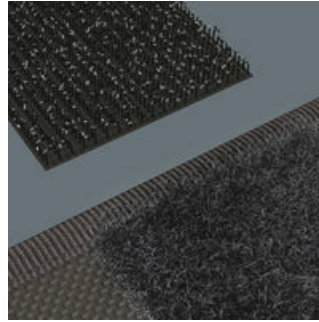

9470 Textile box Kraftform Kompakt 400 RA, for up to 17 pieces, empty, 117 x 30 x 134 mm

Textile Pouches and Boxes for Kraftform Kompakt Sets, empty

Robust, lightweight, rigid

The material used is distinguished by its high level of robustness. At the same time, the textile box is light and rigid. Even if the textile box falls down, the tools are well protected.

Robust loops for a secure hold

The robust loops made of broad rubber band hold the tool safe and tight.

Flexible thanks to hook and loop fastener strips

The textile box features a fleece zone at the back. Using the provided self-adhesive hook and loop fastener strips, the textile box can be attached to the Wera 2go components. Or to the wall, shelf or workshop trolley.