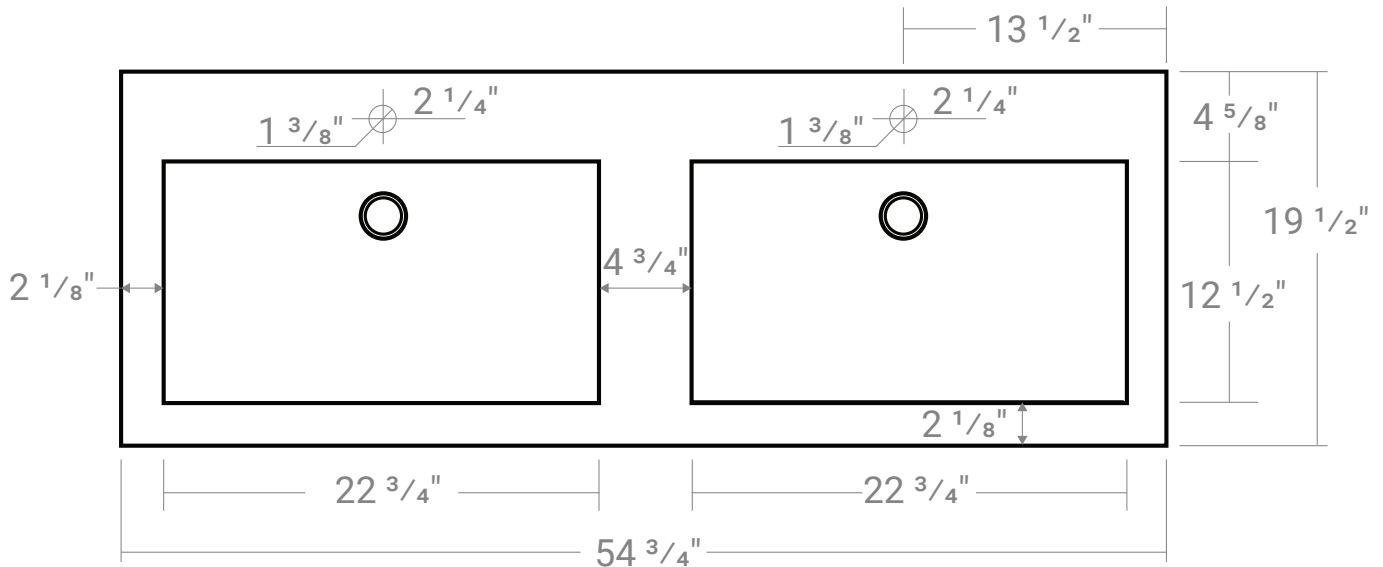

COMPOSITE (PURE) COUNTERTOP DOUBLE BOWL | BATHROOM BASIN

***Faucet not Included**

Product #30122

54 $\frac{3}{4}$ " x 19 $\frac{1}{2}$ " x 1 $\frac{5}{8}$ "

Model: RA-5520LP

Design Features

- Seamless solid surface composite construction formulated from a blend of natural and synthetic materials.
- Non-porous surface is anti-bacterial and easy to clean as well as impact, scratch and stain resistant
- Designed for above counter installation.
- Flat bottom, single left side rectangular bowl
- 1 year limited manufacturer's warranty included

Product Specifications

- Generous rear faucet deck
- Faucets not included
- Overflow included at back of bowl
- Available with a finished or non-finished back.

Pre-Drilled Faucet Holes

- Single Hole Centered: Add ("-01" to part number)
- 3 Holes @ 4": Add ("-04" to part number)
- 3 Holes @ 8": Add ("-08" to part number)