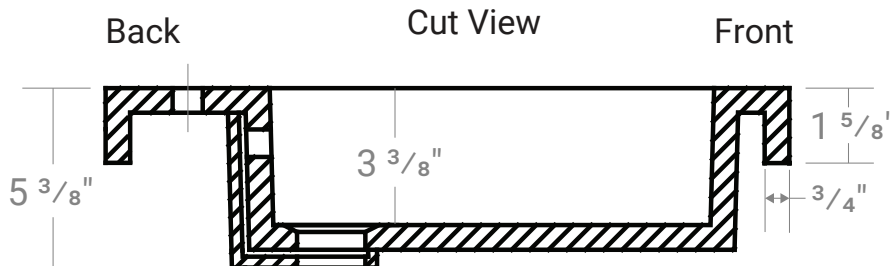

COMPOSITE (PURE) COUNTERTOP DOUBLE BOWL | BATHROOM BASIN

***Faucet not Included**

Product #30122

54 $\frac{3}{4}$ " x 19 $\frac{1}{2}$ " x 1 $\frac{5}{8}$ "

Model: RA-5520LP

Design Features

- Seamless solid surface composite construction formulated from a blend of natural and synthetic materials.
- Non-porous surface is anti-bacterial and easy to clean as well as impact, scratch and stain resistant
- Designed for above counter installation.
- Flat bottom, single left side rectangular bowl
- 1 year limited manufacturer's warranty included

Product Specifications

- Generous rear faucet deck
- Faucets not included
- Overflow included at back of bowl
- Available with a finished or non-finished back.

Pre-Drilled Faucet Holes

- Single Hole Centered: Add ("-01" to part number)
- 3 Holes @ 4": Add ("-04" to part number)
- 3 Holes @ 8": Add ("-08" to part number)