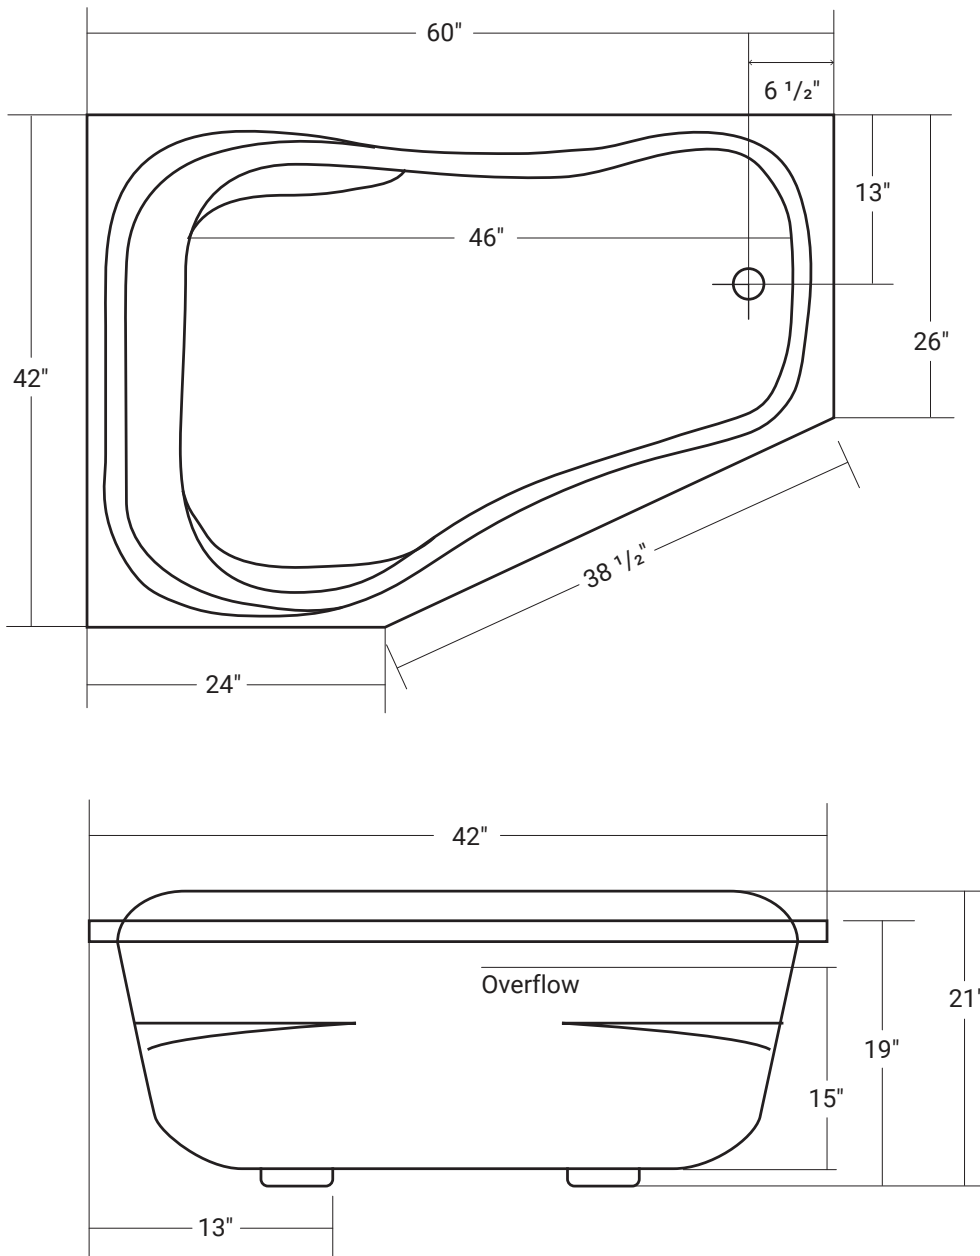

Boudoir

Product #: LH: 42041 | RH: 42042

60" x 42" x 21" | Immersion Depth: 14 ¼"

Product Specifications

- 100% acrylic with fiberglass & wood reinforcement
- Water capacity - 55 US gallons
- 1 year limited manufacturer's warranty included

Design Features

- Seamless, 1-piece acrylic bath
- Designed for drop-in installation
- Jet Pocket
- Gently sloping lumbar support

Available Upgrades

- Chromotherapy
- Lateral Air
- Pure Bubbles
- Hydro Massage
- Comfortwarm™