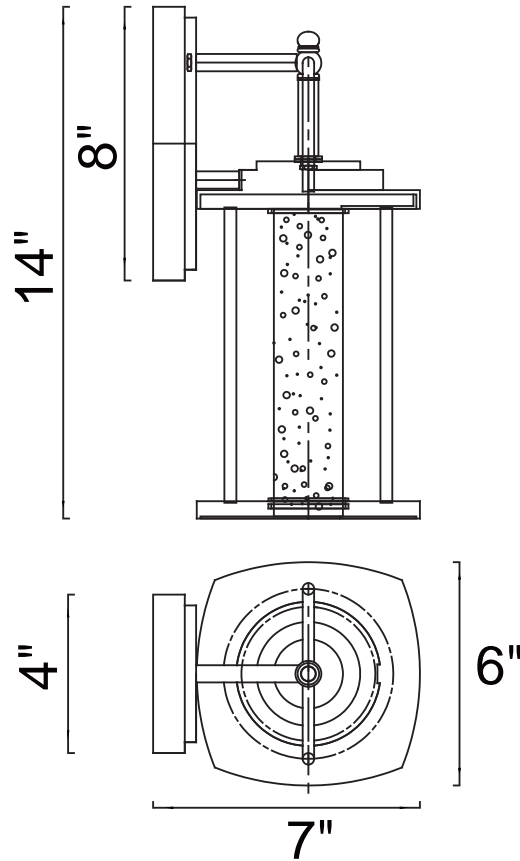

PROJECT: _____
 FIXTURE TYPE: _____
 LOCATION: _____
 CONTACT/PHONE: _____

Item	0407W7-1-101
Collection	
Finish	Black
Glass	Clear
Crystal	-----
Input	120V AC,60HZ,AC

Shade	-----
Length/Dia.	7"
Width/Ext.	6"
Height	14"
Maximum	-----
Lumens	500

Light Source	LED
Bulb Info.	11W
Included	-----
Dimmable	No
Color	3000K
Weight	