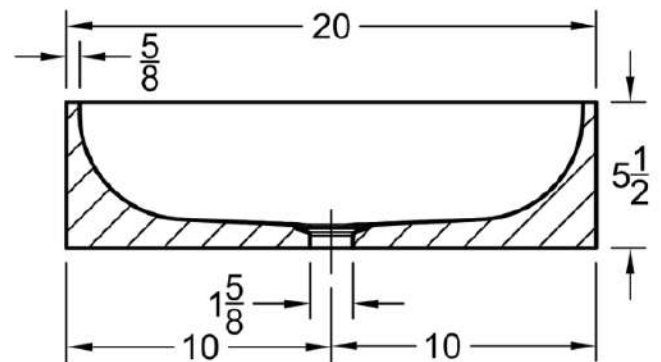

DIMENSIONS

20" x 12 x 5 1/2"
508 mm x 305mm x 140 mm

WEIGHT

30lbs - 13.6kg

DRAIN

1 5/8"
1.625mm
(no overflow)

MATERIAL

Ultra High Performance Concrete

Installation Style

Surface Mount

CERTIFICATION

CSA B45.8:23/IAPMO Z403-2023

TOP

CROSS SECTION

tolerances of +/- 5mm