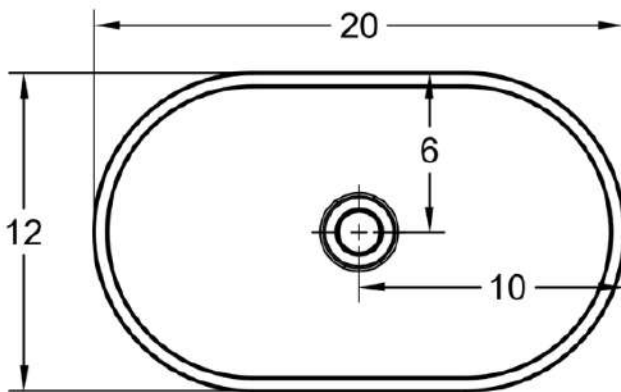

Elle

SKU - wbelle12-xx

CONTACT

Phone
Email
Web

1-(877) 430-5551
hello@cretecollective.com
cretecollective.com

DESCRIPTION

The Elle is a pill shaped vessel sink cast in fiber-reinforced concrete. It is designed for surface installation. The sink includes a centered drain opening and is available in a range of surface colors. Featuring a smooth exterior and bowl basin.

DIMENSIONS

20" x 12 x 5 1/2"
508 mm x 305mm x 140 mm

WEIGHT

30lbs - 13.6kg

DRAIN

1 5/8"
1.625mm
(no overflow)

MATERIAL

Ultra High Performance Concrete

Installation Style

Surface Mount

CERTIFICATION

CSA B45.8:23/IAPMO Z403-2023

TOP

CROSS SECTION

tolerances of +/- 5mm