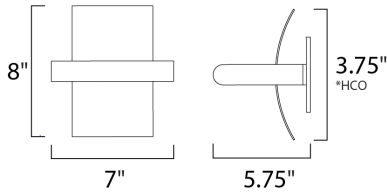

PRODUCT DESCRIPTION

*height from center of outlet to the top of the fixture

MEASUREMENTS

DIMENSION : 7" W x 8" H x 5.75" Ext
 MAX OAH :
 HANGING WEIGHT : 2.64 lb

LAMPING

INPUT VOLTAGE : 120V
 LUMENS : 350 Rated (140 Del.)
 BULB : 1 x 6W LED PCB Integrated , 6W Total
 BULB INCLUDED : (Integrated)
 DIMMABLE : No
 CRI : 80+ CRI
 COLOR_TEMP : 3000K
 LIGHTING_DIRECTION : Indirect

FINISHES OPTION

 White

MATERIAL

Aluminum

ADDITIONAL

RATED LIFE 5000 Hours
 OPERATING TEMPERATURE:
 -20°C (-4°F), 40°C (104°F)

PHOTOMETRIC: Report Found Online

Always consult a qualified electrician before installing any lighting product.