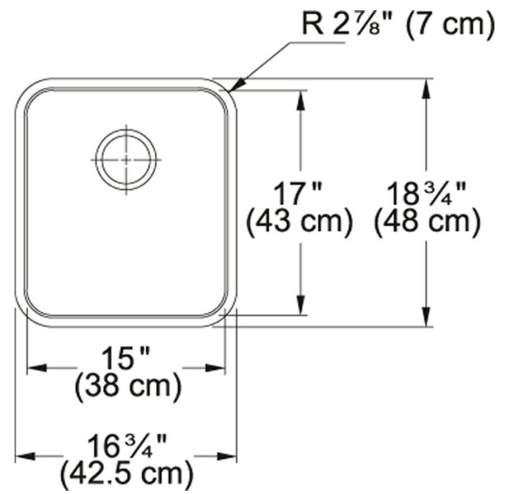

Grande Stainless Steel | 101.0260.208

FAMILY : Sinks | SERIES : Grande | FINISH : Stainless Steel | STYLE : Traditional | INSTALLATION TYPE : Undermount |
MODEL : GD $X11015$ -CA

The simplicity of shape, the functionality of a flat surface and the convenience of wide corners for easy cleaning creates the perfect sink.

TECHNICAL DATA

Cabinet Size	15"
Waste Outlet Diameter	3 $\frac{1}{2}$ "
Length overall	16 $\frac{3}{4}$ "
Width overall	18 $\frac{3}{4}$ "
Length of large bowl	15"
Width of large bowl	17"
Depth of large bowl	9"
Number of Bowls	1
Type of Material	18 Gauge Stainless Steel
Cut-Out Template	Yes
Gauge	18
Waste Kit Included	YES
Model Name	GD $X11015$ -CA