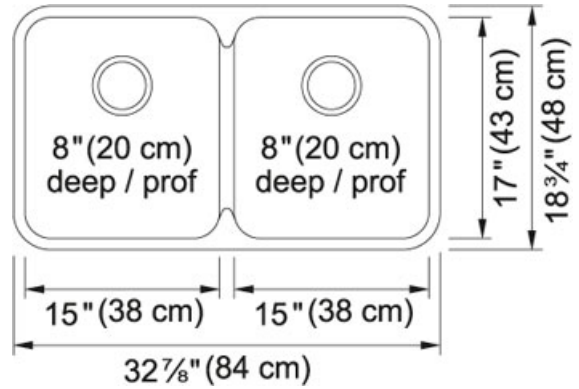

Stainless Steel | 122.0170.394

FAMILY : Sinks | SERIES : Steel Queen | MODEL : QDUA1933-8 | FINISH : Stainless Steel | INSTALLATION TYPE : Undermount

TECHNICAL DATA

Width overall	18 3/4"
Length overall	32 7/8"
Width of large bowl	17"
Length of large bowl	15"
Depth of large bowl	8"
Width of small bowl	17"
Length of small bowl	15"
Cabinet Size	33"
Number of Bowls	2
Waste Outlet Diameter	3 1/2"
Cut-Out Template	Yes
Faucet Hole	None
Type of Material	20 Gauge Stainless Steel
Surface Finish	SILK
Waste Kit Included	YES

Stainless Steel | 122.0170.394

FAMILY : Sinks | SERIES : Steel Queen | MODEL : QDUA1933-8 | FINISH : Stainless Steel | INSTALLATION TYPE : Undermount

RECOMMENDED

112.0174.872

112.0061.143

112.0202.209

112.0044.784
