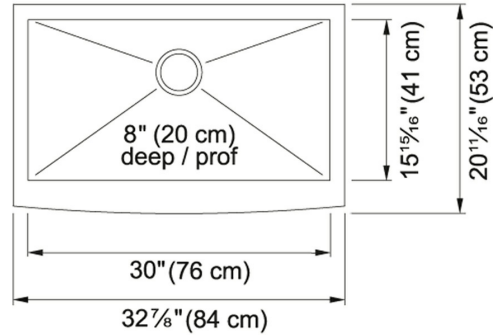

### TECHNICAL DATA

Width overall	20 11/16"
Length overall	32 7/8"
Width of large bowl	15 15/16"
Length of large bowl	30"
Depth of large bowl	8"
Cabinet Size	33"
Number of Bowls	1
Waste Outlet Diameter	3 1/2"
Cut-Out Template	Yes
Faucet Hole	None
Type of Material	20 Gauge Stainless Steel
Edge profile	CURVED
Surface Finish	Commercial Satin
Waste Kit Included	YES