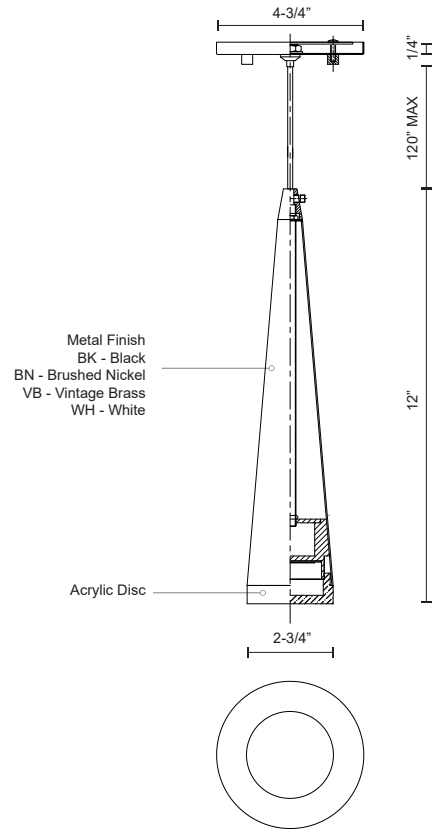

MINA
401214-LED
PENDANTS

PROJECT

401214BK-LED
Black

401214BN-LED
Brushed Nickel

401214WH-LED
White

401214VB-LED
Vintage Brass

SPECIFICATION DETAILS

* For custom options, consult factory for details.

Fixture Dimensions	D2-3/4" x H12"
Light Source	AC LED Module
Wattage	10W
Total Lumens	600lm
Delivered Lumens	339lm
Voltage	120V
Color Temperature	3000K
CRI (Ra)	90CRI
Optional Color Temps	2700K - 5000K Available, Minimum Order Quantities Apply
LED Rated Life	50,000 hours
Dimming	100% - 10%, ELV Dimmer (Not Included)
Diffuser Details	Acrylic diffuser
Adjustable	Yes
Wire Length	120" Max
Wire Type	Clear SSL Wire
Location	Dry
Warranty	5 Years
Canopy Dimensions	D4-3/4" x H1/4"

DESCRIPTION

Single LED pendant, sleek conical shape with clear acrylic diffuser. Round canopy matches the selected finish. Equipped with our powerful 120V AC LED technology, available in three different sizes 12", 24" and 36"