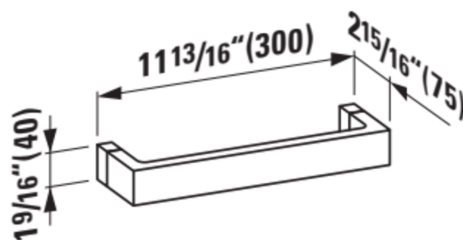

KARTELL LAUFEN

Towel holder 'Rail', 11-13/16", plastic

DIMENSIONS

Length	11 13/16 inch
Width	2 15/16 inch
Height	1 9/16 inch

COLOUR AND FINISH

■ 083 Blue

OPTIONS

000 - standard option

Installation type : Floorstanding

Material : Plastic

Net weight (kg) : 0.3

TECHNICAL DRAWINGS

Kartell LAUFEN

A complete bathroom project inspired by the iconic design of Kartell together with the quality of Laufen. On one hand, Kartell, Italian, creative, colourful and iconic. The family company that has marked the history of design and revolutionised furnishing in the use of plastic materials for over 60 years now. On the other, Laufen, Swiss, rigorous and reliable. For 125 years, a great commitment to make culture in the bathroom and innovation in the production of ceramic sanitaryware. It is a shared project of great innovation, which has required more than three years to develop, the result of the constant research that is part of the DNA of the two companies. Serving as the link between these two players are the award winning designers Ludovica+Roberto Palomba, who themselves are leaders in designing for the bathroom.