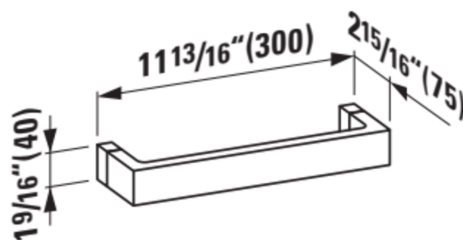

KARTELL LAUFEN

Towel holder 'Rail', 11-13/16", plastic

DIMENSIONS

Length	11 13/16 inch
Width	2 15/16 inch
Height	1 9/16 inch

COLOUR AND FINISH

	085 Smoky gray
---	----------------

OPTIONS

000 - standard option

Installation type : Floorstanding

Material : Plastic

Net weight (kg) : 0.3

TECHNICAL DRAWINGS

Kartell LAUFEN

A complete bathroom project inspired by the iconic design of Kartell together with the quality of Laufen. On one hand, Kartell, Italian, creative, colourful and iconic. The family company that has marked the history of design and revolutionised furnishing in the use of plastic materials for over 60 years now. On the other, Laufen, Swiss, rigorous and reliable. For 125 years, a great commitment to make culture in the bathroom and innovation in the production of ceramic sanitaryware. It is a shared project of great innovation, which has required more than three years to develop, the result of the constant research that is part of the DNA of the two companies. Serving as the link between these two players are the award winning designers Ludovica+Roberto Palomba, who themselves are leaders in designing for the bathroom.