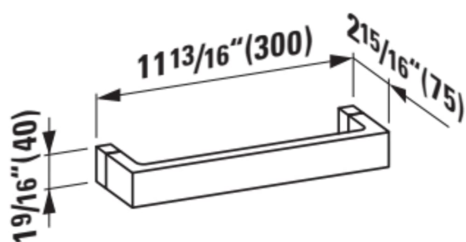

KARTELL LAUFEN

Towel holder 'Rail', 11-13/16", plastic

DIMENSIONS

Length	11 13/16 inch
Width	2 15/16 inch
Height	1 9/16 inch

COLOUR AND FINISH

093 Powder pink

OPTIONS

000 - standard option

Installation type : Floorstanding

Material : Plastic

Net weight (kg) : 0.3

TECHNICAL DRAWINGS