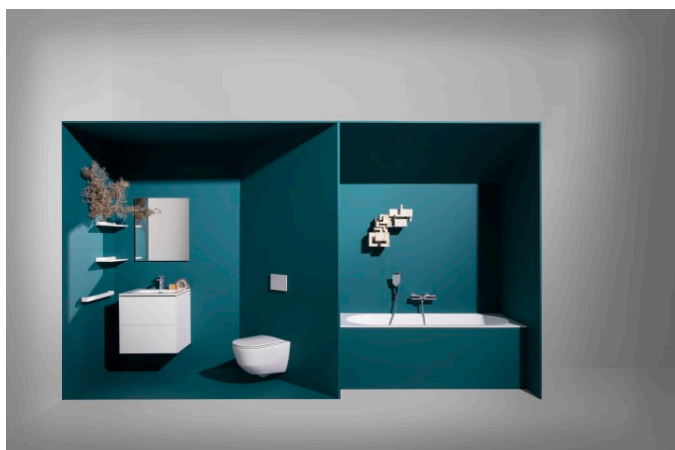

KARTELL LAUFEN

Shelf 'Shellfish', wall-mounted, plastic

DIMENSIONS

Length	450 mm
Width	155 mm
Height	40 mm

COLOUR AND FINISH

<input type="checkbox"/>	090 Opaque white
--------------------------	------------------

OPTIONS

000 - standard option

Installation type : Wall-mounted

Net weight (kg) : 0.7

TECHNICAL DRAWINGS

Kartell LAUFEN

A place for divas. And deep dives. This is the story about a place of unknown beauty. Designed for humans, shaped by the elements. Far away from your everyday life. But every morning you will ask yourself: Have I been here before? Or is this just a dream?