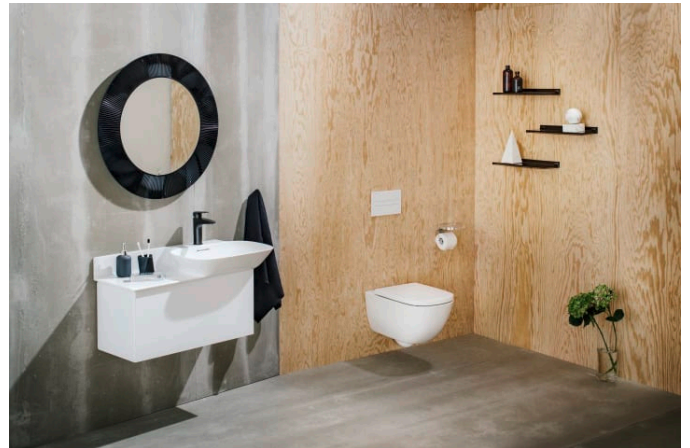

KARTELL LAUFEN

Shelf 'Shellfish', wall-mounted, plastic

DIMENSIONS

Length	450 mm
Width	155 mm
Height	40 mm

COLOUR AND FINISH

<input type="checkbox"/>	090 Opaque white
--------------------------	------------------

OPTIONS

000 - standard option

Installation type : Wall-mounted

Net weight (kg) : 0.7

TECHNICAL DRAWINGS

Kartell LAUFEN

A place for divas. And deep dives. This is the story about a place of unknown beauty. Designed for humans, shaped by the elements. Far away from your everyday life. But every morning you will ask yourself: Have I been here before? Or is this just a dream?