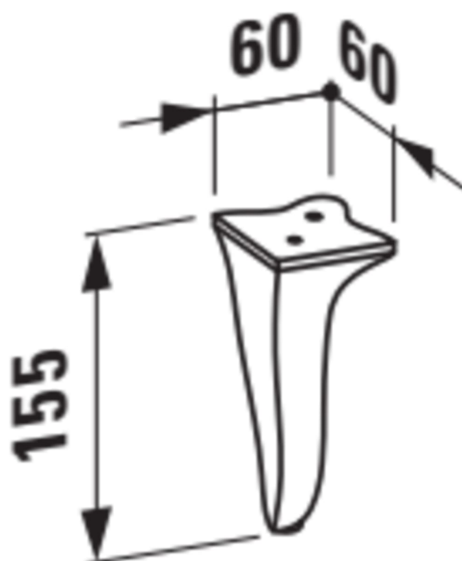

THE NEW CLASSIC

Set of adjustable feet (2 pieces), height 165 mm, lacquered metall

DIMENSIONS

Length	60 mm
Width	60 mm
Height	155 mm

COLOUR AND FINISH

☐ 170 White Matt

Net weight (kg) : 0.2

TECHNICAL DRAWINGS