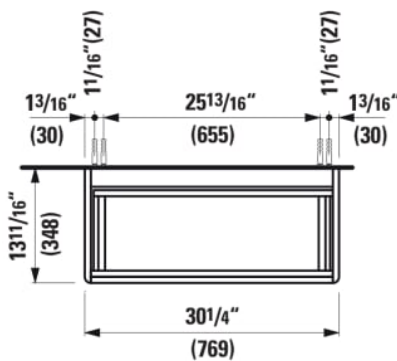

BASE

Vanity Only, 1 drawer, matching countertop washbasins 813301/2

DIMENSIONS

Length	30 5/16 inch
Width	13 12/16 inch
Height	14 3/16 inch

COLOUR AND FINISH

260 White Matte

Net weight (kg) : 17

TECHNICAL DRAWINGS

COMPATIBLE WITH

Washbasin console, shelf
left, wall mounted

H813301...1041

Washbasin console, shelf
right, wall mounted

H813302...1041

BASE