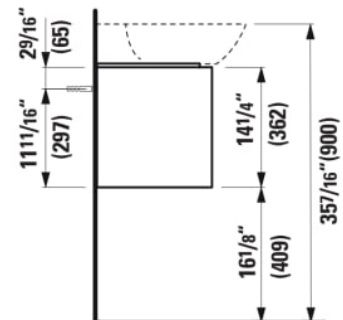

BASE

Vanity Only, 1 drawer, matching countertop washbasins 813301/2

DIMENSIONS

Length	30 5/16 inch
Width	13 12/16 inch
Height	14 3/16 inch

COLOUR AND FINISH

260 White Matte

Net weight (kg) : 17

TECHNICAL DRAWINGS

COMPATIBLE WITH

Washbasin console, shelf
left, wall mounted

H813301...1041

Washbasin console, shelf
right, wall mounted

H813302...1041

BASE