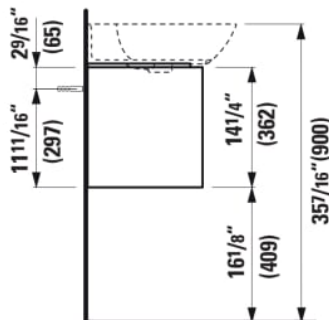

BASE

Vanity Only, 1 drawer, matching countertop washbasins 813301/2

DIMENSIONS

Length	30 5/16 inch
Width	13 12/16 inch
Height	14 3/16 inch

COLOUR AND FINISH

260 White Matte

Net weight (kg) : 17

TECHNICAL DRAWINGS

COMPATIBLE WITH

Washbasin console, shelf
left, wall mounted

H813301...1041

Washbasin console, shelf
right, wall mounted

H813302...1041

BASE