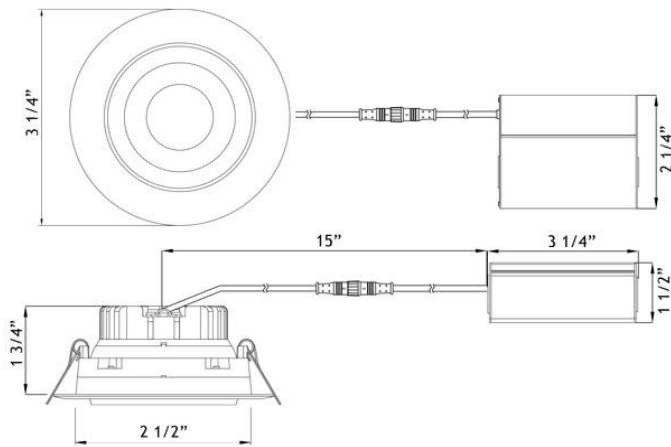

LL3G

3" Eyeball Round Recessed Gimbal LED 7.5W

Type IC, Wet & Air-Tight

DESCRIPTION

3" Round Eyeball Recessed Gimbal LED
With Integral Driver In Connection Box
Gimbal Yet Air-Tight Without Housing Needed

FEATURES & BENEFITS

MOUNTING

Cut Hole In Ceiling And Snap Fixture In Opening
With Attached Spring Clips
Ceiling Clearance Required: 3 1/2"

DIMENSIONS: ID 2 1/2" OD 3 1/4" Cut Out 2 3/4" to 3"

AVAILABLE TRIMS

ORDERING GUIDE Example: **LL3G - 30K - WH**