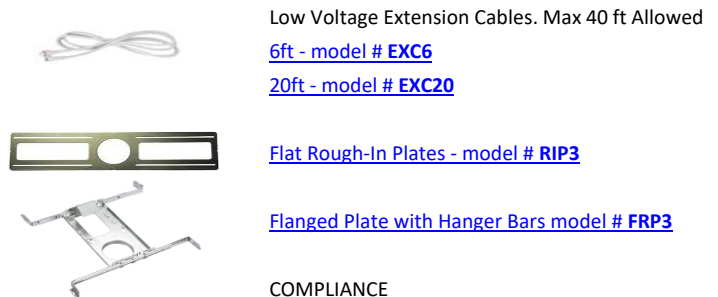

LL3R

3" Round Slim Recessed LED 11W

DESCRIPTION

3" Round Slim Recessed LED With Integral Driver In Connection Box

FEATURES & BENEFITS

- 1 1/4" Deep - Install Where Ceiling Space Is Limited
- Type IC Rated - No Housing Required
- Air-Tight & Wet Location rated
- 5CCT user selectable 2700-3000-3500-4000-5000K
- or Dim to Warm 3000K to 1800K options
- CRI 90+ for True Color Rendering
- Options of 4 beam angles: standard 38° and custom 15°, 24° & 60°
- Driver Inside Connection Box - No Junction Box Needed

AVAILABLE TRIMS

120V TRIAC Dimmable
Driver Included

Optional 120V-347V
Driver 0-10V Dimmable
Order Separately as
[model # LLL-LD1025T3](#)

ACCESSORIES

Sold Separately

Low Voltage Extension Cables. Max 40 ft Allowed
[6ft - model # EXC6](#)
[20ft - model # EXC20](#)

[Flat Rough-In Plates - model # RIP3](#)

[Flanged Plate with Hanger Bars model # FRP3](#)

COMPLIANCE

Type IC & Air-Tight
Wet Location

Lotus LED Lights USA
250 H Street # 301, Blaine WA 98230 tel 360-200-5500
Hainesport NJ & Vancouver WA