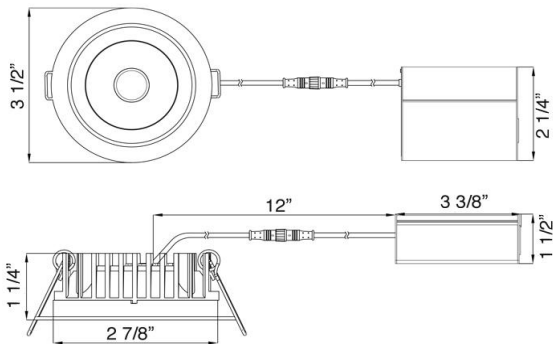

LL3R

3" Round Slim Recessed LED 11W

DESCRIPTION

3" Round Slim Recessed LED With Integral Driver In Connection Box

FEATURES & BENEFITS

- 1 1/4" Deep - Install Where Ceiling Space Is Limited
- Type IC Rated - No Housing Required
- Air-Tight & Wet Location rated
- 5CCT user selectable 2700-3000-3500-4000-5000K
- or Dim to Warm 3000K to 1800K options
- CRI 90+ for True Color Rendering
- Options of 4 beam angles: standard 38° and custom 15°, 24° & 60°
- Driver Inside Connection Box - No Junction Box Needed

MOUNTING

- Cut Hole In Ceiling And Snap Fixture In Opening
- With Attached Spring Clips
- Ceiling Clearance Required for driver to fit: 3 1/2"

DIMENSIONS: ID 2 7/8" OD 3 1/2" Cut Out 3"

ORDERING GUIDE

LL3R-5CCT-WH	5CCT White Trim
LL3R-3018K-WH	Dim to Warm White Trim
LL3R-5CCT-BK	5CCT Black Trim
LL3R-3018K-BK	Dim to Warm Black Trim
LL3R-5CCT-ORB	5CCT Oil Rubbed Bronze Trim
LL3R-3018K-ORB	Dim to Warm Oil Rubbed Bronze Trim

Notes: _____

SPECIFICATION	
Applications	Renovations & New Construction
Power	11 W
Color Temperature (K)	2700 3000 3500 4000 5000 DTW 3000-1800K
Light Output (lm)	780 850 920 940 930 900
Halogen Equivalent	90 W
Beam Angle	standard 38° custom 15°, 24°, 60°
CRI	90 +
Default Driver Input	120V AC Triac Dimmable
Optional Driver Input	120V-347V AC 0-10V Dimmable
Junction Box Wire Capacity	Max 5 No 12 AWG or 8 No 14 AWG
Power Factor	0.95
Approved Location	Insulated Ceiling & Wet Locations
IP Rating	IP 54
Air Tight	Yes
Ambient Temperature	-40°F (-40°C) to +104°F (+40°C)
Projected Life	70% Light Output at 50,000 Hours
Certification	cULus
Warranty	10 Year Residential / 5 Year Commercial