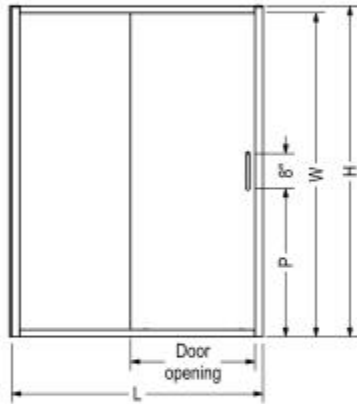

Connect Pro 55 1/2-57 x 76 in. 6mm Sliding Shower Door for Alcove In

Model number:

135237-900-084-000

Dimensions: 76"

Installation: Alcove

Material: Tempered Glass

Standard Features:

- Configuration consists of a Stationary Panel and Sliding Door
- For corner or alcove showers and for tile or pre-cast wall installations 76" and higher, we suggest Connect Pro doors.
- Requires no cutting the door frame expands to adjust to the walls
- Glass panels come with the Lotus Easy Clean Glass Protection to repel soap and water stains for carefree maintenance
- Designed in North America
- Solid expandable frame that provides 1.5 in. adjustment with ClickConnect corner joint

MAAX products adhere to one or more of the following certifications:

MAAX

Connect Pro 55 1/2-57 x 76 in. 6mm Sliding Shower Door for Alcove In

Model number:

135237-900-084-000

Dimensions: 76"

Installation: Alcove

Material: Tempered Glass

STANDARD

Dimensions

76 In.
(1930 mm)

Weight

98 lbs - 44 kg

Frame Type

Semi-frameless

Door Adjustment

Semi-frameless

Code	Description	H	W	L Adjustable	Door opening	P
135235	Connect Pro 76" x 43 1/2" - 45"	76"	74 3/8"	43 1/2" - 45"	17 13/16" - 18 9/16"	34 1/8"
135236	Connect Pro 76" x 45" - 46 1/2"	76"	74 3/8"	45" - 46 1/2"	18 9/16" - 19 5/16"	34 1/8"
135237	Connect Pro 76" x 55 1/2" - 57"	76"	74 3/8"	55 1/2" - 57"	23 13/16" - 24 9/16"	34 1/8"
135238	Connect Pro 76" x 57" - 58 1/2"	76"	74 3/8"	57" - 58 1/2"	24 9/16" - 25 5/16"	34 1/8"