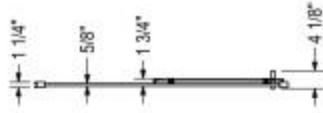

MAAX products adhere to one or more of the following certifications:

MAAX

Connect Pro 55 1/2-57 x 76 in. 6mm Sliding Shower Door for Alcove In

Model number:

135237-900-084-000

Dimensions: 76"

Installation: Alcove

Material: Tempered Glass

STANDARD

Dimensions

76 In.
(1930 mm)

Weight

98 lbs - 44 kg

Frame Type

Semi-frameless