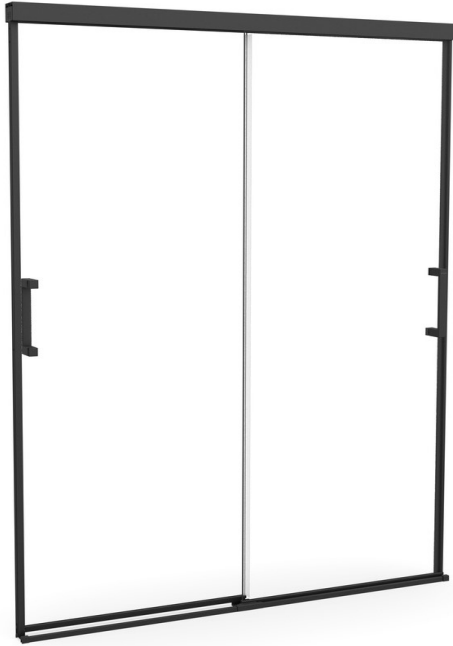

Incognito 74 51-54 x 74 in. 8mm Bypass Shower Door for Alcove Inst

Model number:

138521-900-340-000

Dimensions: 54" x 54" x 74"

Installation: Alcove

Material: Tempered Glass

Standard Features:

- 8mm tempered glass provides durability and safety
- Frame finish available in brushed nickel, chrome and matte black color to complement any bathroom decor
- Semi-frameless bypass shower door for alcove installation
- Easy, and intuitive parts on parts installation with up to 1/2 in. out of plumb adjustment

- The door catchers prevents the doors from opening unwantedly, which improves product watertight seal

Product characteristics:

- Available in Multiple Finishes
- DIY Product
- 8mm Tempered Glass

Certifications

Incognito 74 51-54 x 74 in. 8mm Bypass Shower Door for Alcove Inst

Model number:

138521-900-340-000

Dimensions: 54" x 54" x 74"

Installation: Alcove

Material: Tempered Glass

STANDARD

Dimensions

54 x 54 x 74 In.
(1372 x 1372 x 1880 mm)

Weight

95 lbs - 43 kg

Frame Type

Semi-frameless

Door Adjustment

Semi-frameless

Code	Description	H	W	L Adjustable	Door opening	P	Wall adjustment
138520	Incognito 74" 39 - 42" x 74"	74"	71 7/8"	39" - 42"	16 1/2" - 19 1/2"	34 1/8"	1/2"
138521	Incognito 74" 51 - 54" x 74"	74"	68 3/8"	51" - 54"	22 1/2" - 25 1/2"	34 1/8"	1/2"
138522	Incognito 56 3/4" 51 - 54" x 56 3/4"	56 3/4"	54 5/8"	51" - 54"	22 1/2" - 25 1/2"	19 1/8"	1/2"