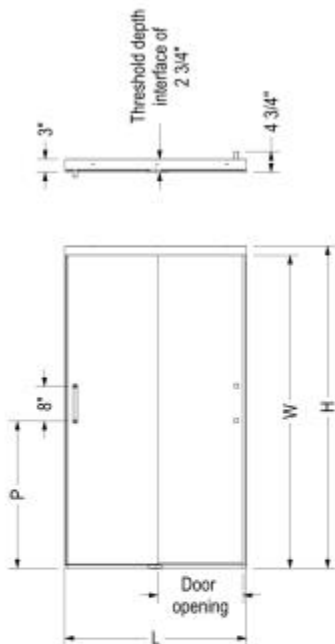

Incognito 74 51-54 x 74 in. 8mm Bypass Shower Door for Alcove Inst

Model number:

138521-900-340-000

Dimensions: 54" x 54" x 74"

Installation: Alcove

Material: Tempered Glass

Standard Features:

- 8mm tempered glass provides durability and safety
- Frame finish available in brushed nickel, chrome and matte black color to complement any bathroom decor
- Semi-frameless bypass shower door for alcove installation
- Easy, and intuitive parts on parts installation with up to 1/2 in. out of plumb adjustment

Incognito 74 51-54 x 74 in. 8mm Bypass Shower Door for Alcove Inst

Model number:

138521-900-340-000

Dimensions: 54" x 54" x 74"

Installation: Alcove

Material: Tempered Glass

STANDARD

Dimensions

54 x 54 x 74 In.
(1372 x 1372 x 1880 mm)

Weight

95 lbs - 43 kg

Frame Type

Semi-frameless

Door Adjustment

Semi-frameless

Code	Description	H	W	L Adjustable	Door opening	P	Wall adjustment
138520	Incognito 74" 39 - 42" x 74"	74"	71 7/8"	39" - 42"	16 1/2" - 19 1/2"	34 1/8"	1/2"
138521	Incognito 74" 51 - 54" x 74"	74"	68 3/8"	51" - 54"	22 1/2" - 25 1/2"	34 1/8"	1/2"
138522	Incognito 56 3/4" 51 - 54" x 56 3/4"	56 3/4"	54 5/8"	51" - 54"	22 1/2" - 25 1/2"	19 1/8"	1/2"

All dimensions are approximate. Structure measurement must be verified against the unit to ensure proper fit.

Project:

Contractor:

Representative:

Date:

Tel:

Notes:

MAAX