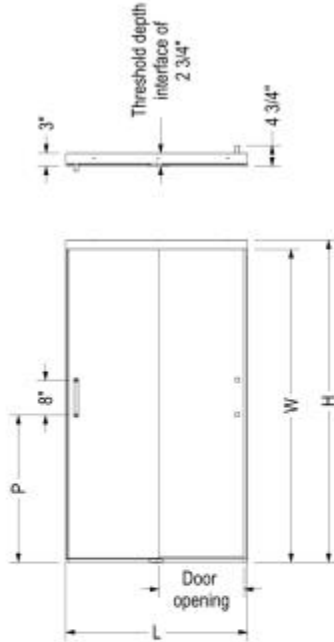

# Incognito 57 51-54 x 56 3/4 in. 8mm Bypass Tub Door for Alcove Inst:

**Model number:**

138522-900-305-000

**Dimensions:** 54" x 54" x 56.75"

**Installation:** Alcove

**Material:** Tempered Glass

STANDARD

## Dimensions

54 x 54 x 56 3/4 In.  
(1372 x 1372 x 1441 mm)

## Weight

92 lbs - 42 kg

Code	Description	H	W	L Adjustable	Door opening	P	Wall adjustment
138520	Incognito 74" 39 - 42" x 74"	74"	71 7/8"	39" - 42"	16 1/2" - 19 1/2"	34 1/8"	1/2"
138521	Incognito 74" 51 - 54" x 74"	74"	68 3/8"	51" - 54"	22 1/2" - 25 1/2"	34 1/8"	1/2"
138522	Incognito 56 3/4" 51 - 54" x 56 3/4"	56 3/4"	54 5/8"	51" - 54"	22 1/2" - 25 1/2"	19 1/8"	1/2"