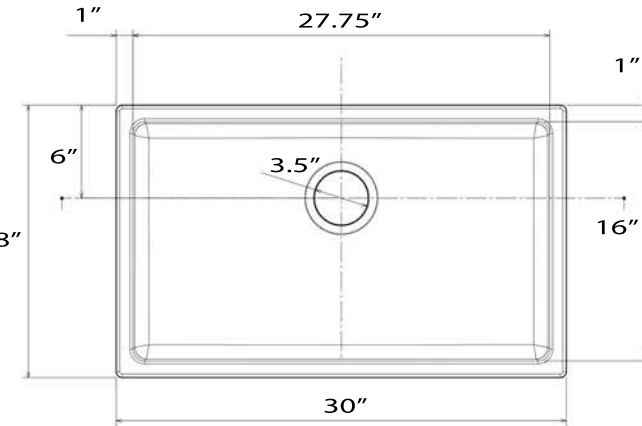

**Cape Collection**  
Under Mount Fireclay Kitchen Sink

MODEL:  
**Orleans3018**

Overall Dimensions	Interior Bowl	Bowl Depth	Exterior Bowl Depth	Drain Dimensions
30" x 18"	27.75" x 16"	9"	10"	3.5" Opening