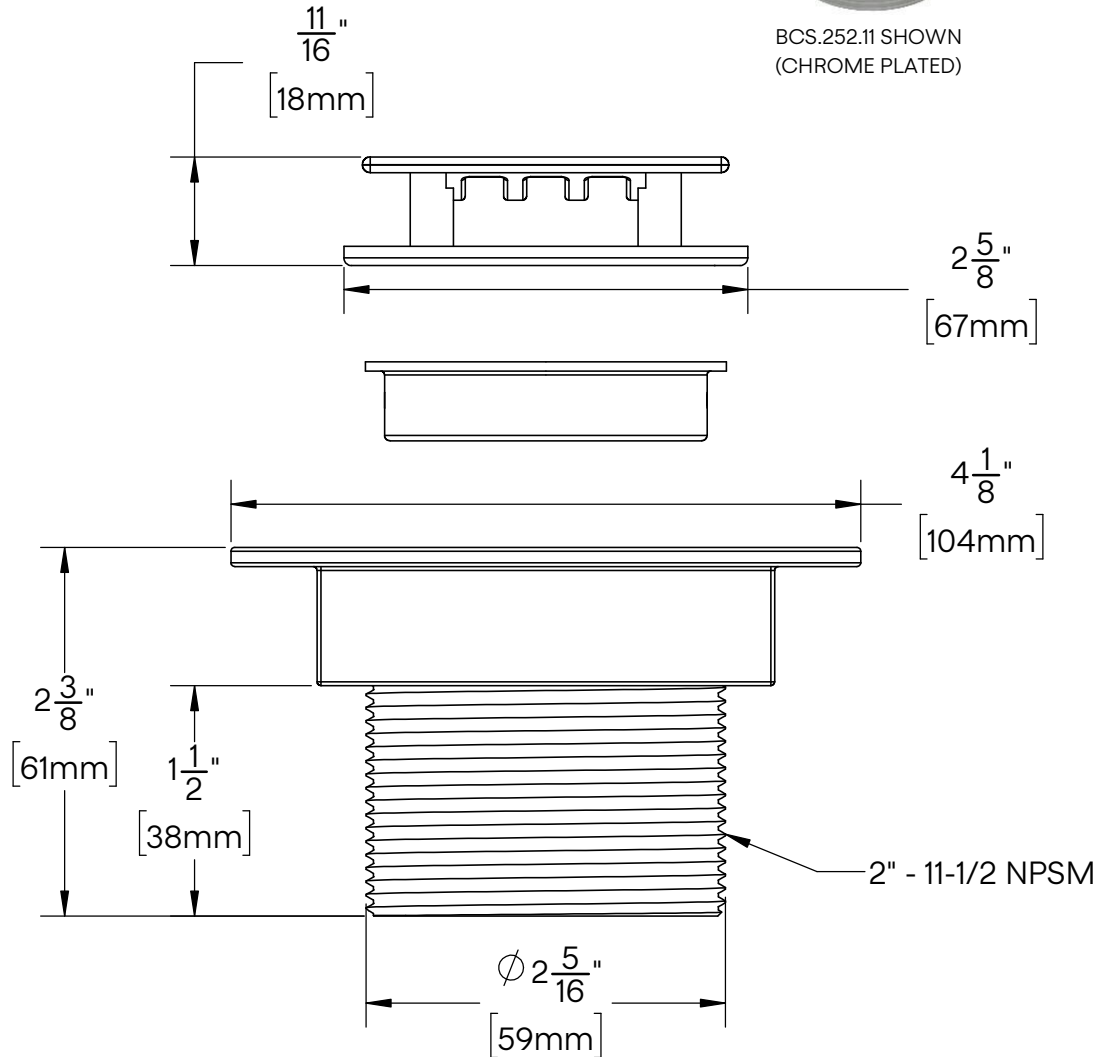

Oakville Stamping and Bending Ltd.

T. 905.827.0320 or toll free 1.877.314.6040 F. 905.827.6375 or toll free 1.877.827.6040

All rights reserved. +osb™ reserves the right to change product specifications and material or discontinue models without notice.

www.osb.ca (Canada) www.osbplumbing.com (USA)

11/26/25