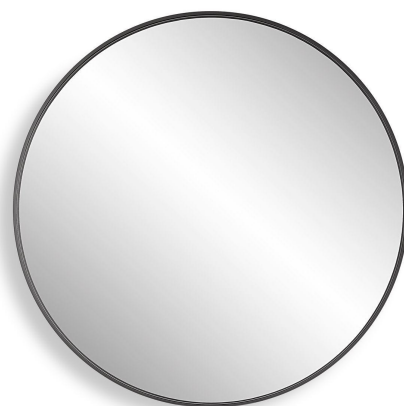

Padria Round Mirror - 60 Black

SKU: R09828