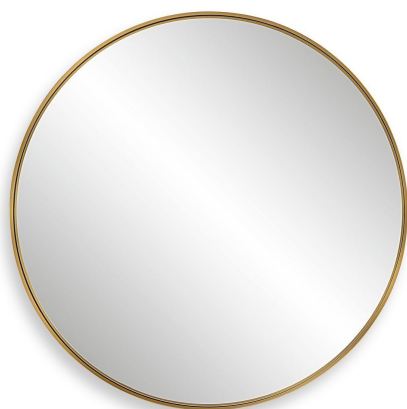

## Padria Round Mirror - 48 Black

SKU: R09664

Classic round mirror has a solid iron frame finished in matte black.

## Similar Items

Padria Round Mirror - 40 Brass

SKU: R09352

Padria Round Mirror - 40 Nickel

SKU: R09667

Padria Round Mirror - 60 Black

SKU: R09828

Padria Round Mirror - 60 Brass