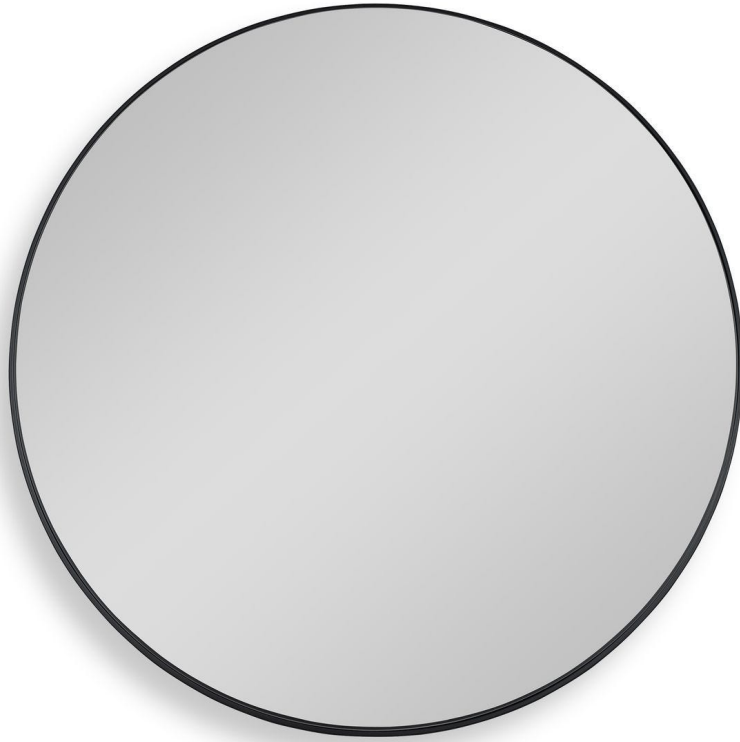

# REVELATION

## Padria Round Mirror - 48 Black

SKU: R09664

Classic round mirror has a solid iron frame finished in matte black.

### Specifications

**Dimensions:** 48 W X 48 H X 2 D (in)

**Weight:** 50 lbs

**Ship via:** Motor Freight