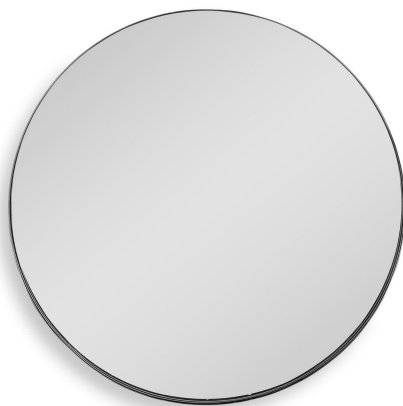

Padria Round Mirror - 40 Nickel

SKU: R09667