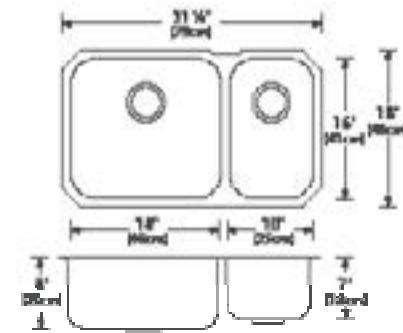

JER1831D8U

31 1/8" x 18" x (L) 8" x (R) 7"
Min. Cabinet Width / Gr. Min. Armoire:
33" (84cm)
Finish / Fini: Brushed Satin / Satiné
Gauge / Calibre: 18