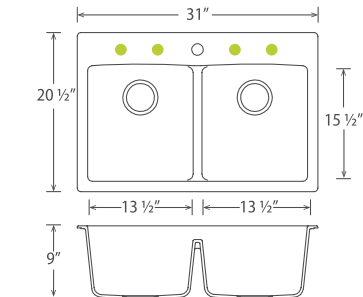

● Available faucet hole knockouts.

Accessories

All bottom grids are made from durable stainless steel, making them exceptionally resistant to corrosion and stains for the life of the product. It provides a hygienic, scratchproof and resilient surface that requires minimal care and maintenance.

Toutes les grilles de protection sont fabriquées en acier inoxydable, ce qui les rend exceptionnellement résistantes à la rouille et aux taches pour la durée d'utilisation du produit. Elles permettent d'offrir une surface durable hygiénique, à l'épreuve des rayures nécessitant alors un minimum d'entretien et de nettoyage.