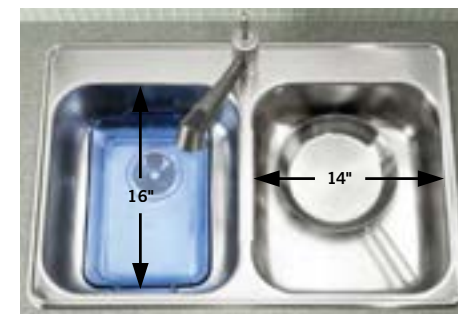

Soft Square Bowl Shape
Cuve carrée aux coins arrondis

Soft Square Bowl Shape

A soft square bowl design with tight rounded corners improves functionality and bowl capacity. Our product is made with verticle sides and flat bottoms for more usable space.

Cuve carrée aux coins arrondis

Une conception carrée, avec des coins arrondis, améliore la fonctionnalité et la capacité de la cuve.