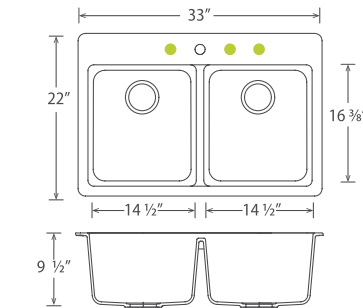

● Available faucet hole knockouts.

JCEAS175