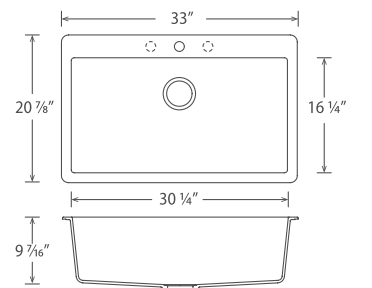

Novanni does not recommend using an epoxy for installing Cristadur sinks. Please see installation instructions that come with the sink.

Made in Germany