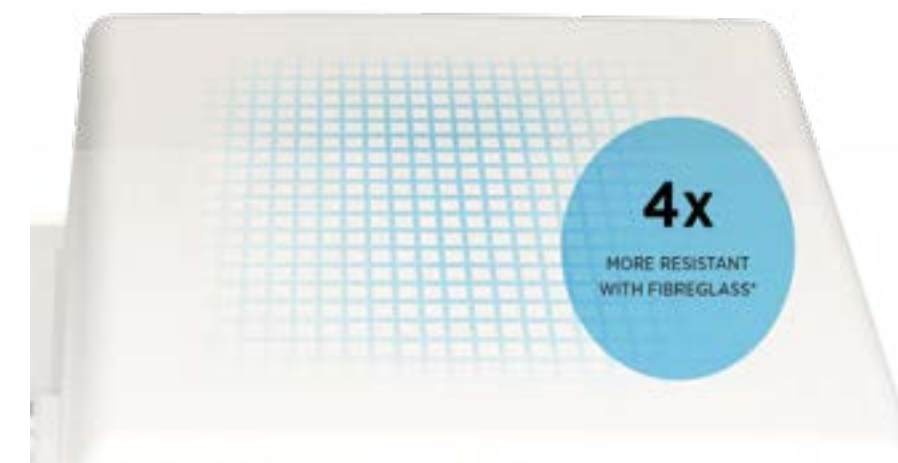

Cristadur® Extreme Key Features Principales Caractéristiques

SCHOCK continues to advance and optimize technologies by introducing proHygienic 21, the new Schock hygiene standard for the 21st century.

What are the advantages of proHygienic 21?

- proHygienic 21 is the hygiene standard for the 21st century
- Natural technology completely free of chemical additives
- Improved surface technology thanks to patented method
- Poreless surface does not allow microorganisms to settle
- The Schock dirt-repellent effect ensures that dirt and bacteria are washed away with water

SCHOCK continue de faire évoluer et d'optimiser ses technologies en introduisant proHygienic 21, la nouvelle norme d'hygiène de Schock pour le 21e siècle.

Quels sont les avantages de proHygienic 21?

- proHygienic 21 est la norme d'hygiène la plus élevée du 21e siècle
- Une technologie toute naturelle et entièrement exempte d'ajouts chimiques
- Technologie de la surface améliorée grâce à une méthode brevetée
- Une surface non poreuse évitant que les micro-organismes ne s'y logent
- L'effet repoussant la saleté de Schock garantit que la saleté et les bactéries disparaissent dès le rinçage à l'eau

Using a special, heavy-duty fibreglass webbing, SCHOCK has been able to increase the material's impact resistance by a factor of four. Achieving such extraordinary strength is an absolute first in the history of the granite sink.

À l'aide d'un filet en fibre de verre spécial, très résistant, le matériel SHOCK est maintenant quatre fois plus résistant aux chocs. Cette réalisation de force extraordinaire est une première dans l'histoire d'évier en granit.

Scan the QR code to see the new Schock Extreme Video or go the <https://www.youtube.com/watch?v=uWZs7zh2LJQ> to view.

Novanni does not recommend using an epoxy for installing Cristadur sinks. Please see installation instructions that come with the sink.