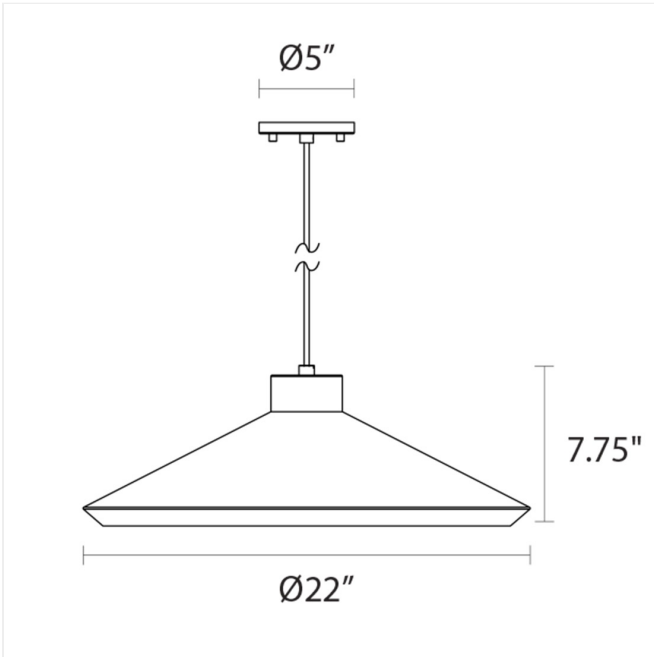

Project:

Koma Edo Pendant Spec Sheet

SKU: 2754.25-E

Inspired by the historically popular Japanese toy spinning tops of the 13th century, Koma pendants transcend history with cheerful modern style. The Koma Pendant family also includes the [Koma Meiji Pendant](#) and [Koma Taisho Pendant](#).

Learn more: <https://sonnemanlight.com/koma-edo-pendant>

Type #:

Dimensions

Height:	7.75"
Diameter:	22"
Canopy/Backplate/Base:	5"

Electrical Specs

Bulb Quantity:	1
Wattage:	75
Kelvin:	N/A, bulb sold separately
Base Type:	E26
Bulb Max Wattage:	75

Installation

Installation:	Licensed electrician required
Sloped Ceiling Compatible?:	Compatible up to 45°

Shipping

Carton 1 L x W x H:	26" X 25" X 10"
Carton 1 Gross Weight:	8 LBS

Shade

Shade Material:	Aluminum
-----------------	----------