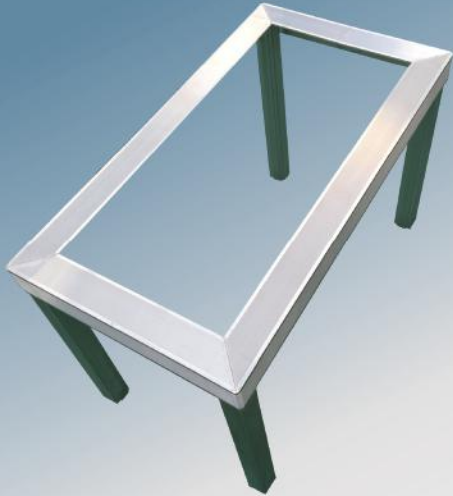

Aluminum Stand

DESCRIPTION

- Material: Aluminum
- Color: Natural Aluminum
- Maximum recommended weight capacity: 300lb
- Stand size: 14.25" x 26" '
- Weight per pc: 5.9lb

OVERALL DIMENSION