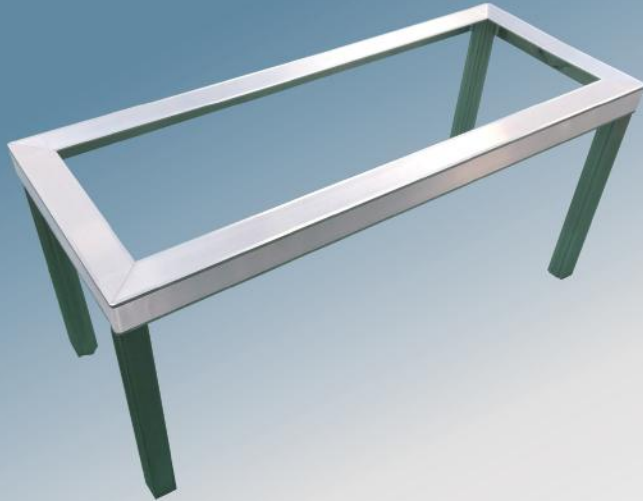

# Aluminum Stand

## DESCRIPTION

- Material: Aluminum
- Color: Natural Aluminum
- Maximum recommended weight capacity: 300lb
- Stand size: 14.25" x 36"
- Weight per pc: 6.6lb

## OVERALL DIMENSION