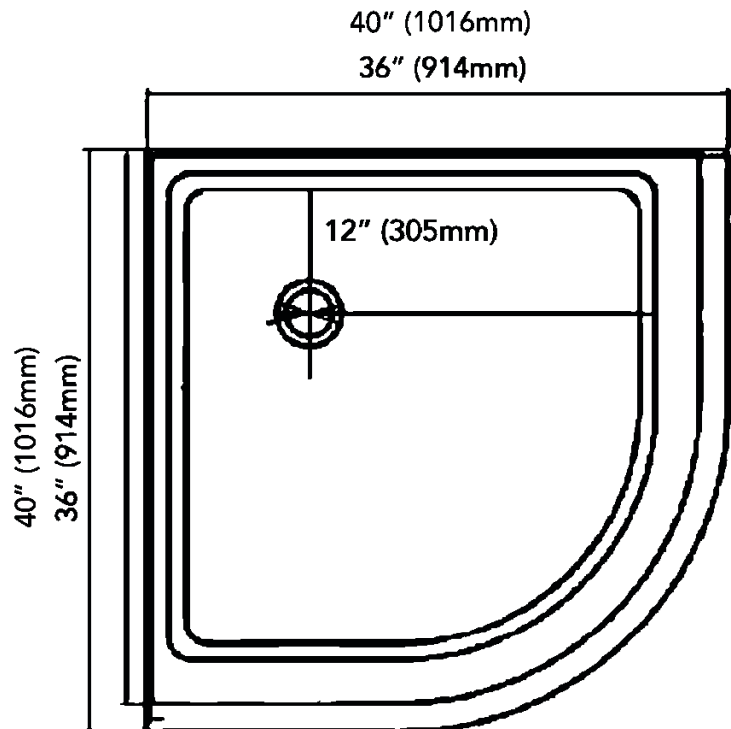

Note: Please confirm measurements on actual products to ensure proper identification. TEAGO™ reserves the right to make revisions without prior notice to product specifications. For more information, please visit us at: teago.ca.

Massachusetts Code: Approved

10-Year
Warranty

teago.ca