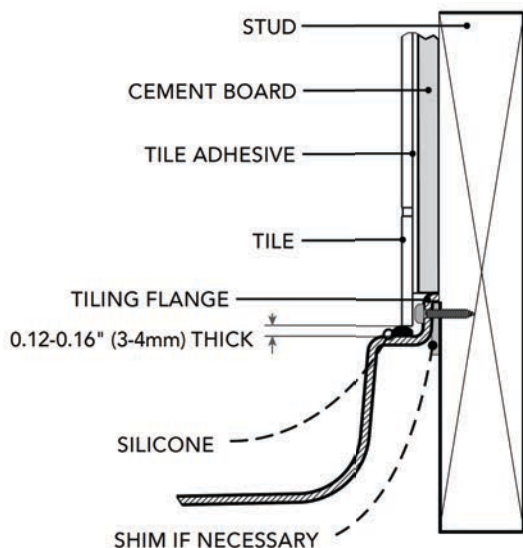

ABR36/40 - Shower Base

White Neo Round Shower

SHOWER DOORS & BASES

SKUs: 1178925 (36), 1187855 (40)

FEATURES

- Neo round shower base
- Easy install
- Easy-drain curves
- Seamless design
- Base measurements (imperial):
36" x 36", 40" x 40"
- Base measurements (metric):
914mm x 914mm, 1016mm x 1016mm
- Compatibility: WINDERMERE,
AWF36/40

COLOR/FINISHES

- Acrylic
- White finish

WARRANTY

- 10-year warranty

Note: Please confirm measurements on actual products to ensure proper identification. TEAGO™ reserves the right to make revisions without prior notice to product specifications. For more information, please visit us at: teago.ca.