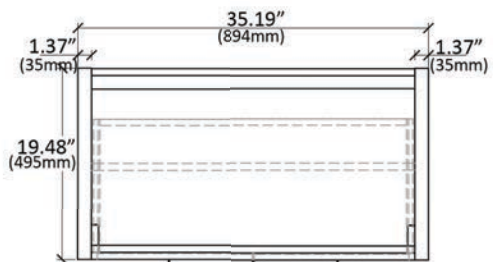

WARRANTY

- 1-year warranty

Note: Please confirm measurements on actual products to ensure proper identification. TEAGO™ reserves the right to make revisions without prior notice to product specifications. For more information, please visit us at: teago.ca.

Massachusetts Code: Approved

1-Year
Warranty

teago.ca