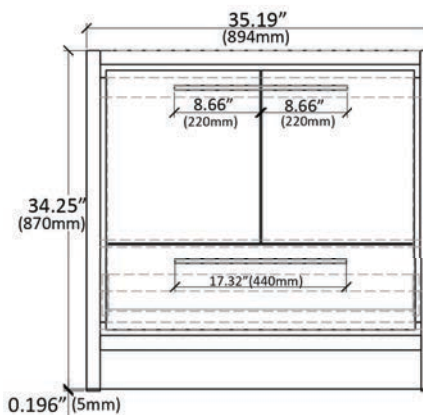

WARRANTY

- 1-year warranty

Note: Please confirm measurements on actual products to ensure proper identification. TEAGO™ reserves the right to make revisions without prior notice to product specifications. For more information, please visit us at: teago.ca.

Massachusetts Code: Approved

1-Year
Warranty

teago.ca