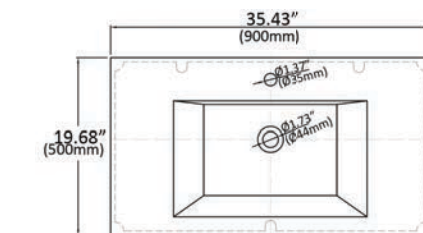

WARRANTY

- 1-year warranty

Note: Please confirm measurements on actual products to ensure proper identification. TEAGO™ reserves the right to make revisions without prior notice to product specifications. For more information, please visit us at: teago.ca.

Massachusetts Code: Approved

1-Year
Warranty

teago.ca