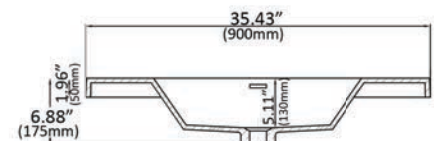

WARRANTY

- 1-year warranty

Note: Please confirm measurements on actual products to ensure proper identification. TEAGO™ reserves the right to make revisions without prior notice to product specifications. For more information, please visit us at: teago.ca.

Massachusetts Code: Approved

1-Year
Warranty

teago.ca