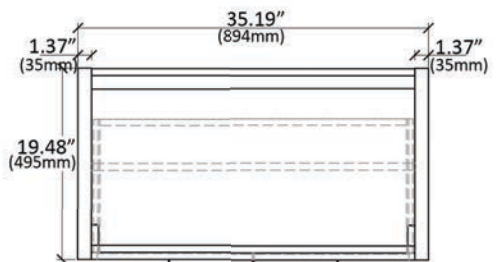

WARRANTY

- 1-year warranty

Note: Please confirm measurements on actual products to ensure proper identification. TEAGO™ reserves the right to make revisions without prior notice to product specifications. For more information, please visit us at: teago.ca.

Massachusetts Code: Approved

1-Year
Warranty

teago.ca