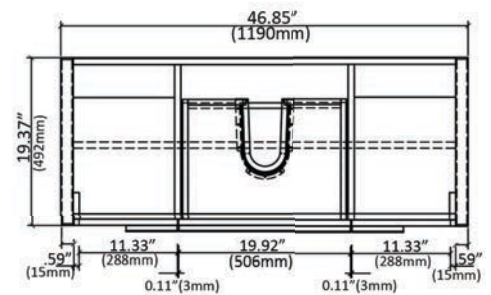

WARRANTY

- 1-year warranty

Note: Please confirm measurements on actual products to ensure proper identification. TEAGO™ reserves the right to make revisions without prior notice to product specifications. For more information, please visit us at: teago.ca.

Massachusetts Code: Approved

1-Year
Warranty

teago.ca