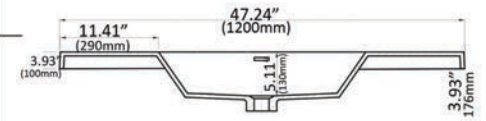

WARRANTY

- 1-year warranty

Note: Please confirm measurements on actual products to ensure proper identification. TEAGO™ reserves the right to make revisions without prior notice to product specifications. For more information, please visit us at: teago.ca.

Massachusetts Code: Approved

1-Year
Warranty

teago.ca