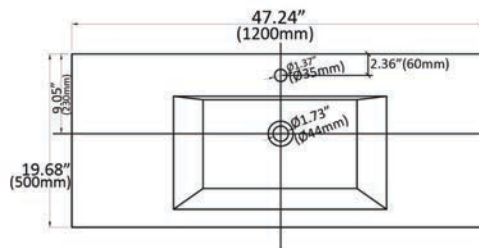

WARRANTY

- 1-year warranty

Note: Please confirm measurements on actual products to ensure proper identification. TEAGO™ reserves the right to make revisions without prior notice to product specifications. For more information, please visit us at: teago.ca.

Massachusetts Code: Approved

1-Year
Warranty

teago.ca