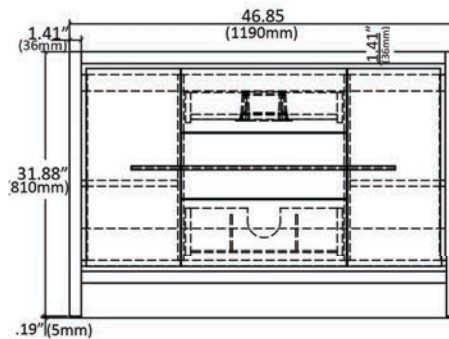

WARRANTY

- 1-year warranty

Note: Please confirm measurements on actual products to ensure proper identification. TEAGO™ reserves the right to make revisions without prior notice to product specifications. For more information, please visit us at: teago.ca.

Massachusetts Code: Approved

1-Year
Warranty

teago.ca