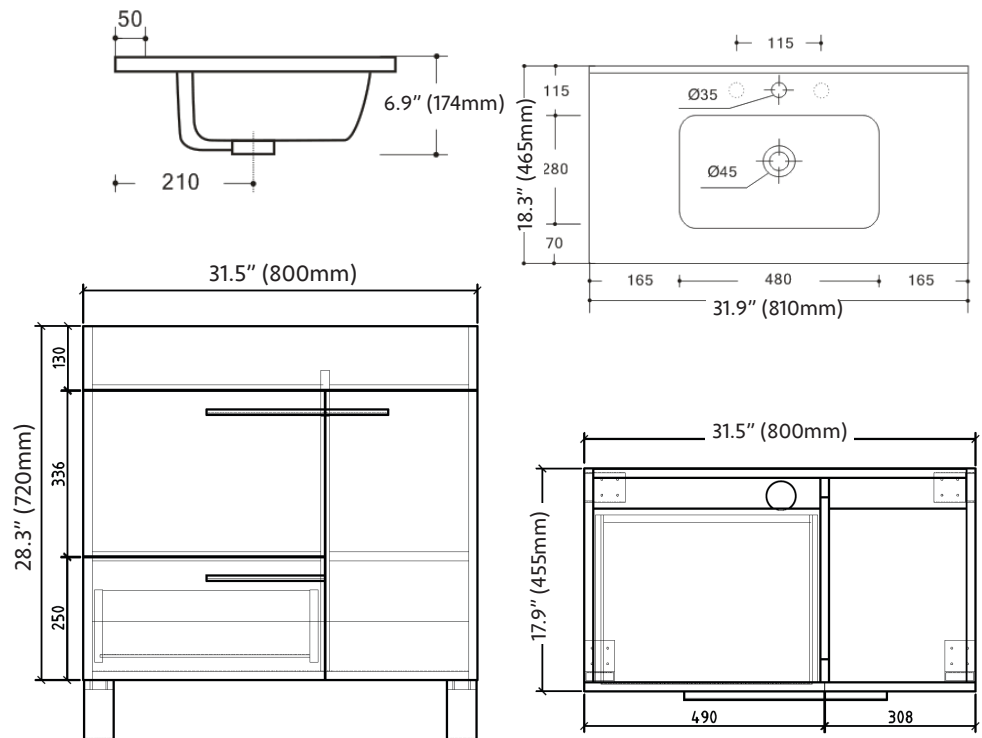

WARRANTY

- 1-year warranty

Note: Please confirm measurements on actual products to ensure proper identification. TEAGO™ reserves the right to make revisions without prior notice to product specifications. For more information, please visit us at: teago.ca.

Massachusetts Code: Approved

1-Year
Warranty

teago.ca