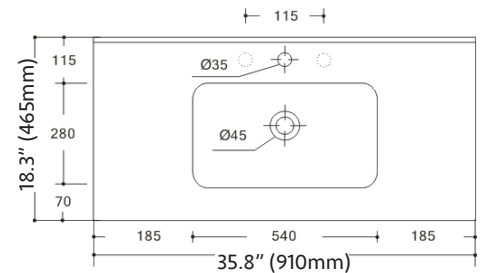

WARRANTY

- 1-year warranty

Note: Please confirm measurements on actual products to ensure proper identification. TEAGO™ reserves the right to make revisions without prior notice to product specifications. For more information, please visit us at: teago.ca.

Massachusetts Code: Approved

1-Year
Warranty

teago.ca