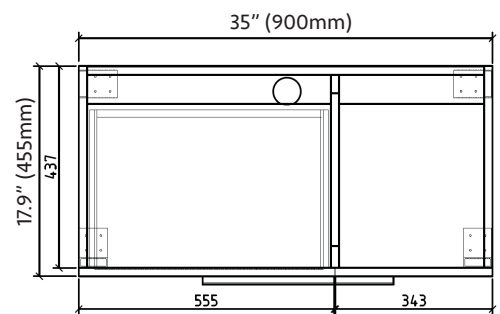

WARRANTY

- 1-year warranty

Note: Please confirm measurements on actual products to ensure proper identification. TEAGO™ reserves the right to make revisions without prior notice to product specifications. For more information, please visit us at: teago.ca.

Massachusetts Code: Approved

1-Year
Warranty

teago.ca