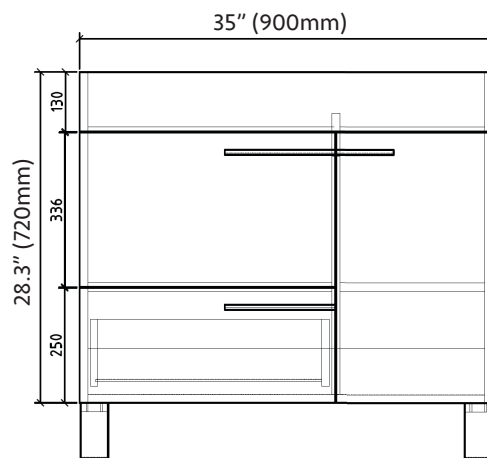

WARRANTY

- 1-year warranty

Note: Please confirm measurements on actual products to ensure proper identification. TEAGO™ reserves the right to make revisions without prior notice to product specifications. For more information, please visit us at: teago.ca.

Massachusetts Code: Approved

1-Year
Warranty

teago.ca