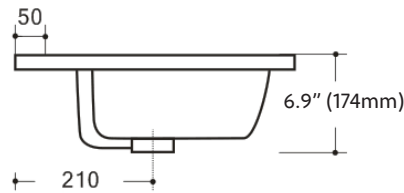

WARRANTY

- 1-year warranty

Note: Please confirm measurements on actual products to ensure proper identification. TEAGO™ reserves the right to make revisions without prior notice to product specifications. For more information, please visit us at: teago.ca.

Massachusetts Code: Approved

1-Year
Warranty

teago.ca