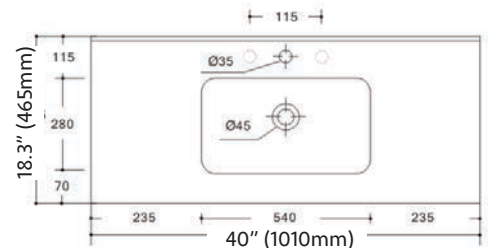

WARRANTY

- 1-year warranty

Note: Please confirm measurements on actual products to ensure proper identification. TEAGO™ reserves the right to make revisions without prior notice to product specifications. For more information, please visit us at: teago.ca.

Massachusetts Code: Approved

1-Year
Warranty

teago.ca