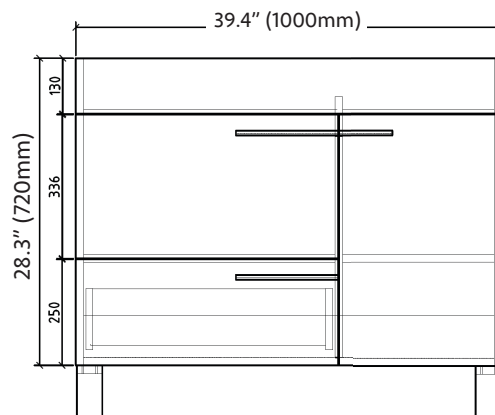

WARRANTY

- 1-year warranty

Note: Please confirm measurements on actual products to ensure proper identification. TEAGO™ reserves the right to make revisions without prior notice to product specifications. For more information, please visit us at: teago.ca.

Massachusetts Code: Approved

1-Year
Warranty

teago.ca