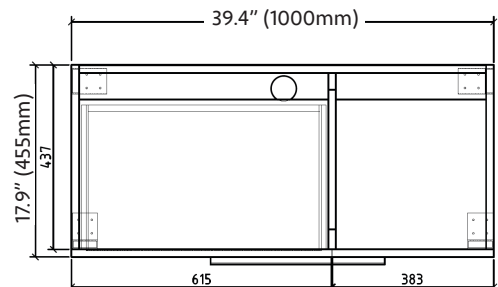

WARRANTY

- 1-year warranty

Note: Please confirm measurements on actual products to ensure proper identification. TEAGO™ reserves the right to make revisions without prior notice to product specifications. For more information, please visit us at: teago.ca.

Massachusetts Code: Approved

1-Year
Warranty

teago.ca