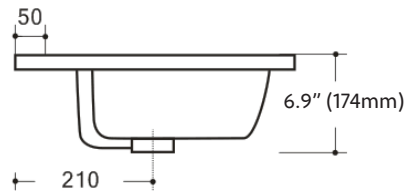

WARRANTY

- 1-year warranty

Note: Please confirm measurements on actual products to ensure proper identification. TEAGO™ reserves the right to make revisions without prior notice to product specifications. For more information, please visit us at: teago.ca.

Massachusetts Code: Approved

1-Year
Warranty

teago.ca