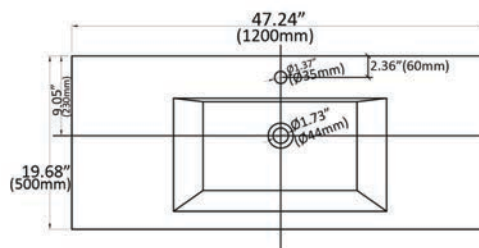

WARRANTY

- 1-year warranty

Note: Please confirm measurements on actual products to ensure proper identification. TEAGO™ reserves the right to make revisions without prior notice to product specifications. For more information, please visit us at: teago.ca.

Massachusetts Code: Approved

1-Year
Warranty

teago.ca