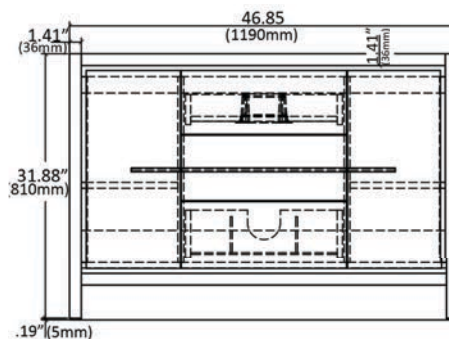

WARRANTY

- 1-year warranty

Note: Please confirm measurements on actual products to ensure proper identification. TEAGO™ reserves the right to make revisions without prior notice to product specifications. For more information, please visit us at: teago.ca.

Massachusetts Code: Approved

1-Year
Warranty

teago.ca