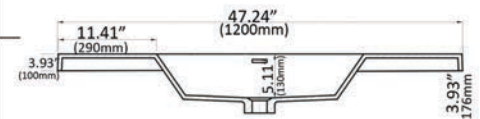

WARRANTY

- 1-year warranty

Note: Please confirm measurements on actual products to ensure proper identification. TEAGO™ reserves the right to make revisions without prior notice to product specifications. For more information, please visit us at: teago.ca.

Massachusetts Code: Approved

1-Year
Warranty

teago.ca