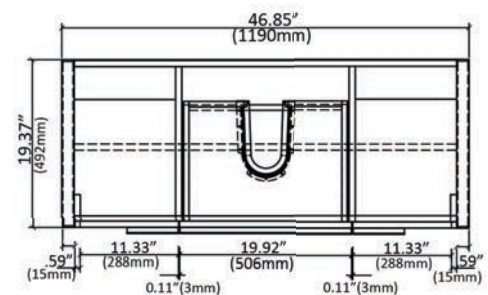

WARRANTY

- 1-year warranty

Note: Please confirm measurements on actual products to ensure proper identification. TEAGO™ reserves the right to make revisions without prior notice to product specifications. For more information, please visit us at: teago.ca.

Massachusetts Code: Approved

1-Year
Warranty

teago.ca