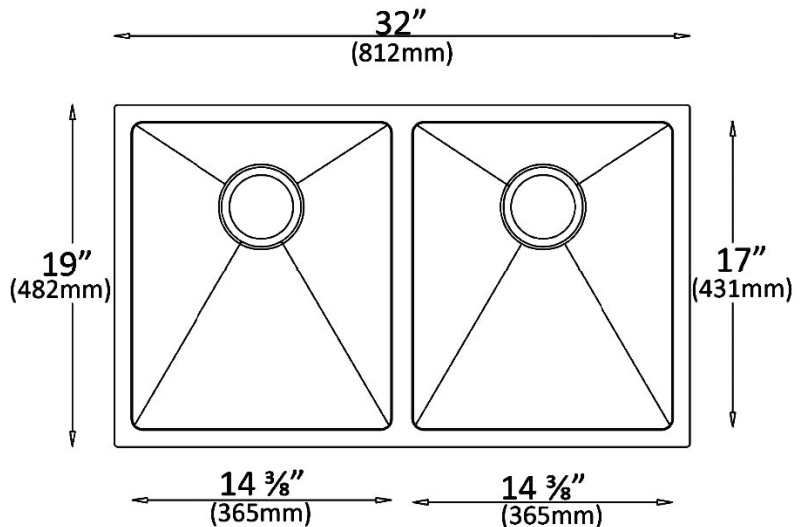

WARRANTY

- Lifetime warranty

Note: Please confirm measurements on actual products to ensure proper identification. TEAGO™ reserves the right to make revisions without prior notice to product specifications. For more information, please visit us at: teago.ca.

Massachusetts Code: Approved

Lifetime
Warranty

teago.ca