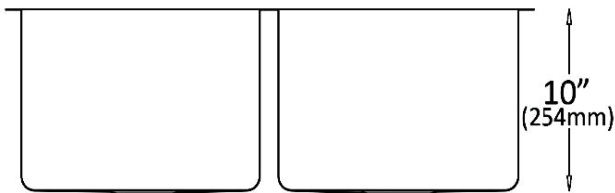

WARRANTY

- Lifetime warranty

Note: Please confirm measurements on actual products to ensure proper identification. TEAGO™ reserves the right to make revisions without prior notice to product specifications. For more information, please visit us at: teago.ca.

Massachusetts Code: Approved

Lifetime
Warranty

teago.ca