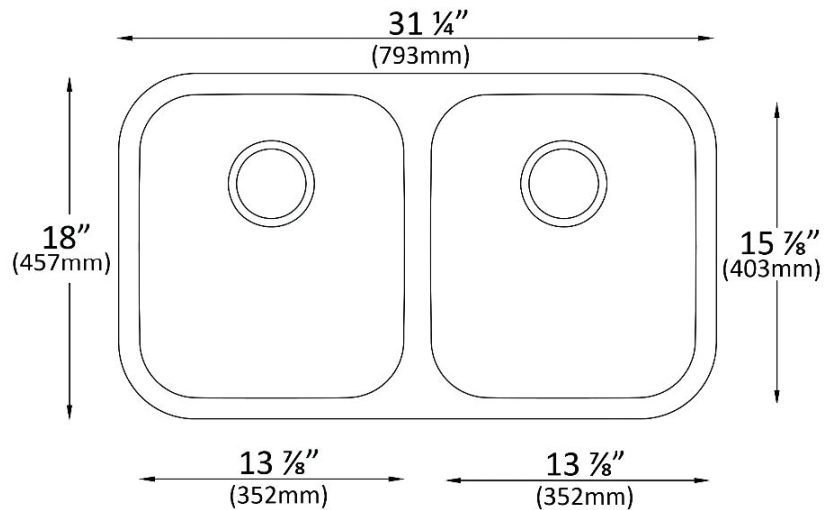

WARRANTY

- Lifetime warranty

Note: Please confirm measurements on actual products to ensure proper identification. TEAGO™ reserves the right to make revisions without prior notice to product specifications. For more information, please visit us at: teago.ca.