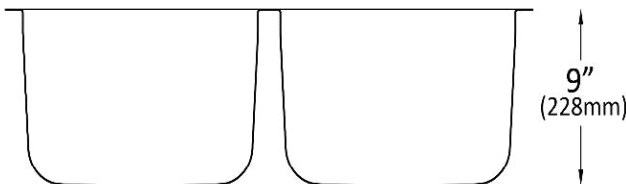

WARRANTY

- Lifetime warranty

Note: Please confirm measurements on actual products to ensure proper identification. TEAGO™ reserves the right to make revisions without prior notice to product specifications. For more information, please visit us at: teago.ca.