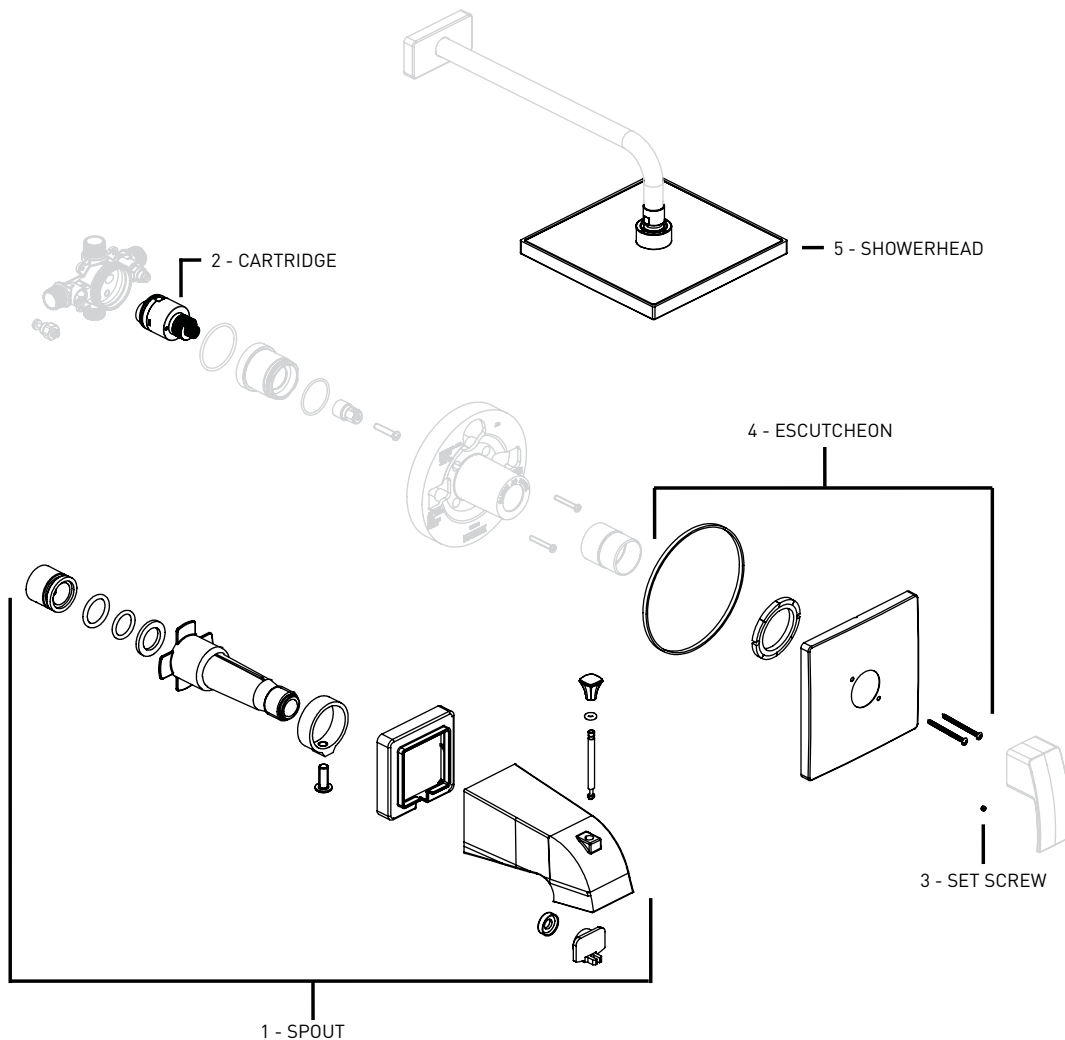

ZURICH

06-9301AS TUB & SHOWER FAUCET
06-9301T TUB & SHOWER TRIM SET
06-9301TSO SHOWER ONLY TRIM SET

REPLACEMENT PARTS AVAILABLE

FOR PARTS NOT LISTED CONTACT CUSTOMER SERVICE

REPLACEMENT PARTS	POLISHED CHROME PART NUMBER
1 - SPOUT	06-RP0539
2 - CARTRIDGE	06-RP0034
3 - SET SCREW	06-RP0721
4 - ESCUTCHEON	06-RP0763
5 - SHOWERHEAD	06-RP0762