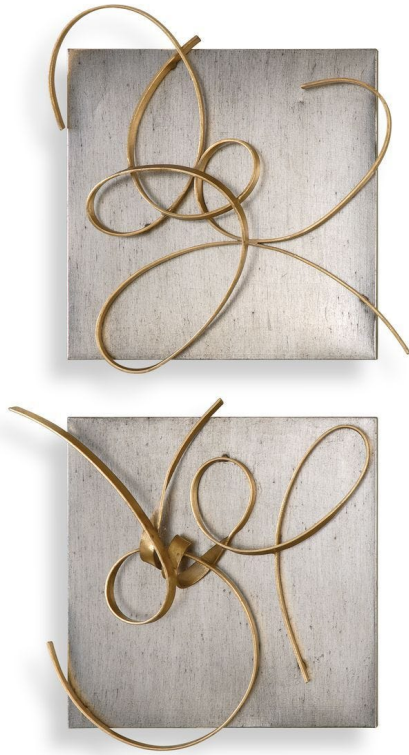

UTTERMOST

Harmony Metal Wall Decor, S/2

SKU: 07071

Abstract, hand forged, gold leaf metal art attached to a metal plaque finished in a lightly burnished silver leaf.

Specifications

Dimensions: 24 W X 23 H X 4 D (in)

Weight: 29 lbs

Ship via: Small Parcel